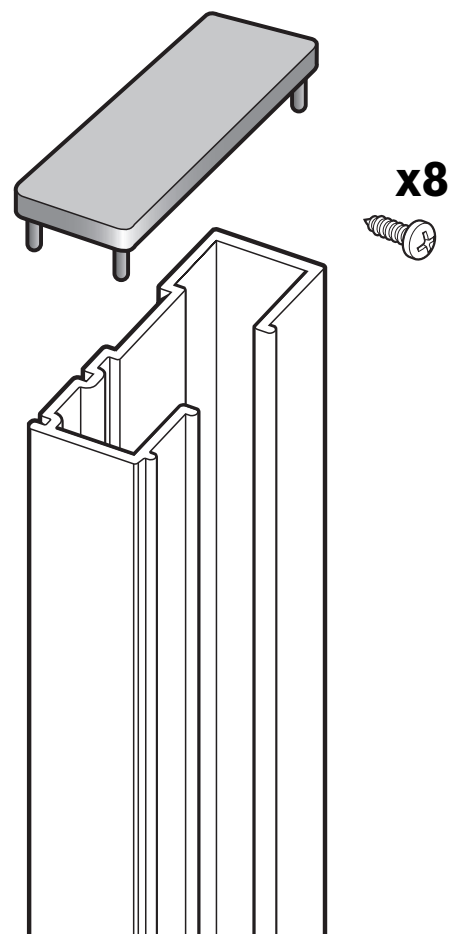

# Filler Profile

To extend the width of Daryl doors and enclosures

## MODEL 247

To extend Cyan side panel

## MODEL 248

To extend Cyan doors & in-line panels and Arcadia enclosures

Made in the UK by:  
**Kohler Daryl Limited**  
Alfred Road, Wallasey, Wirral, CH44 7HY England  
Tel 44 (0)151 606 5000 Fax 44 (0)151 638 0303  
[www.daryl-showers.co.uk](http://www.daryl-showers.co.uk)  
E-mail [Daryl@daryl-showers.co.uk](mailto:Daryl@daryl-showers.co.uk)

# MODEL 247