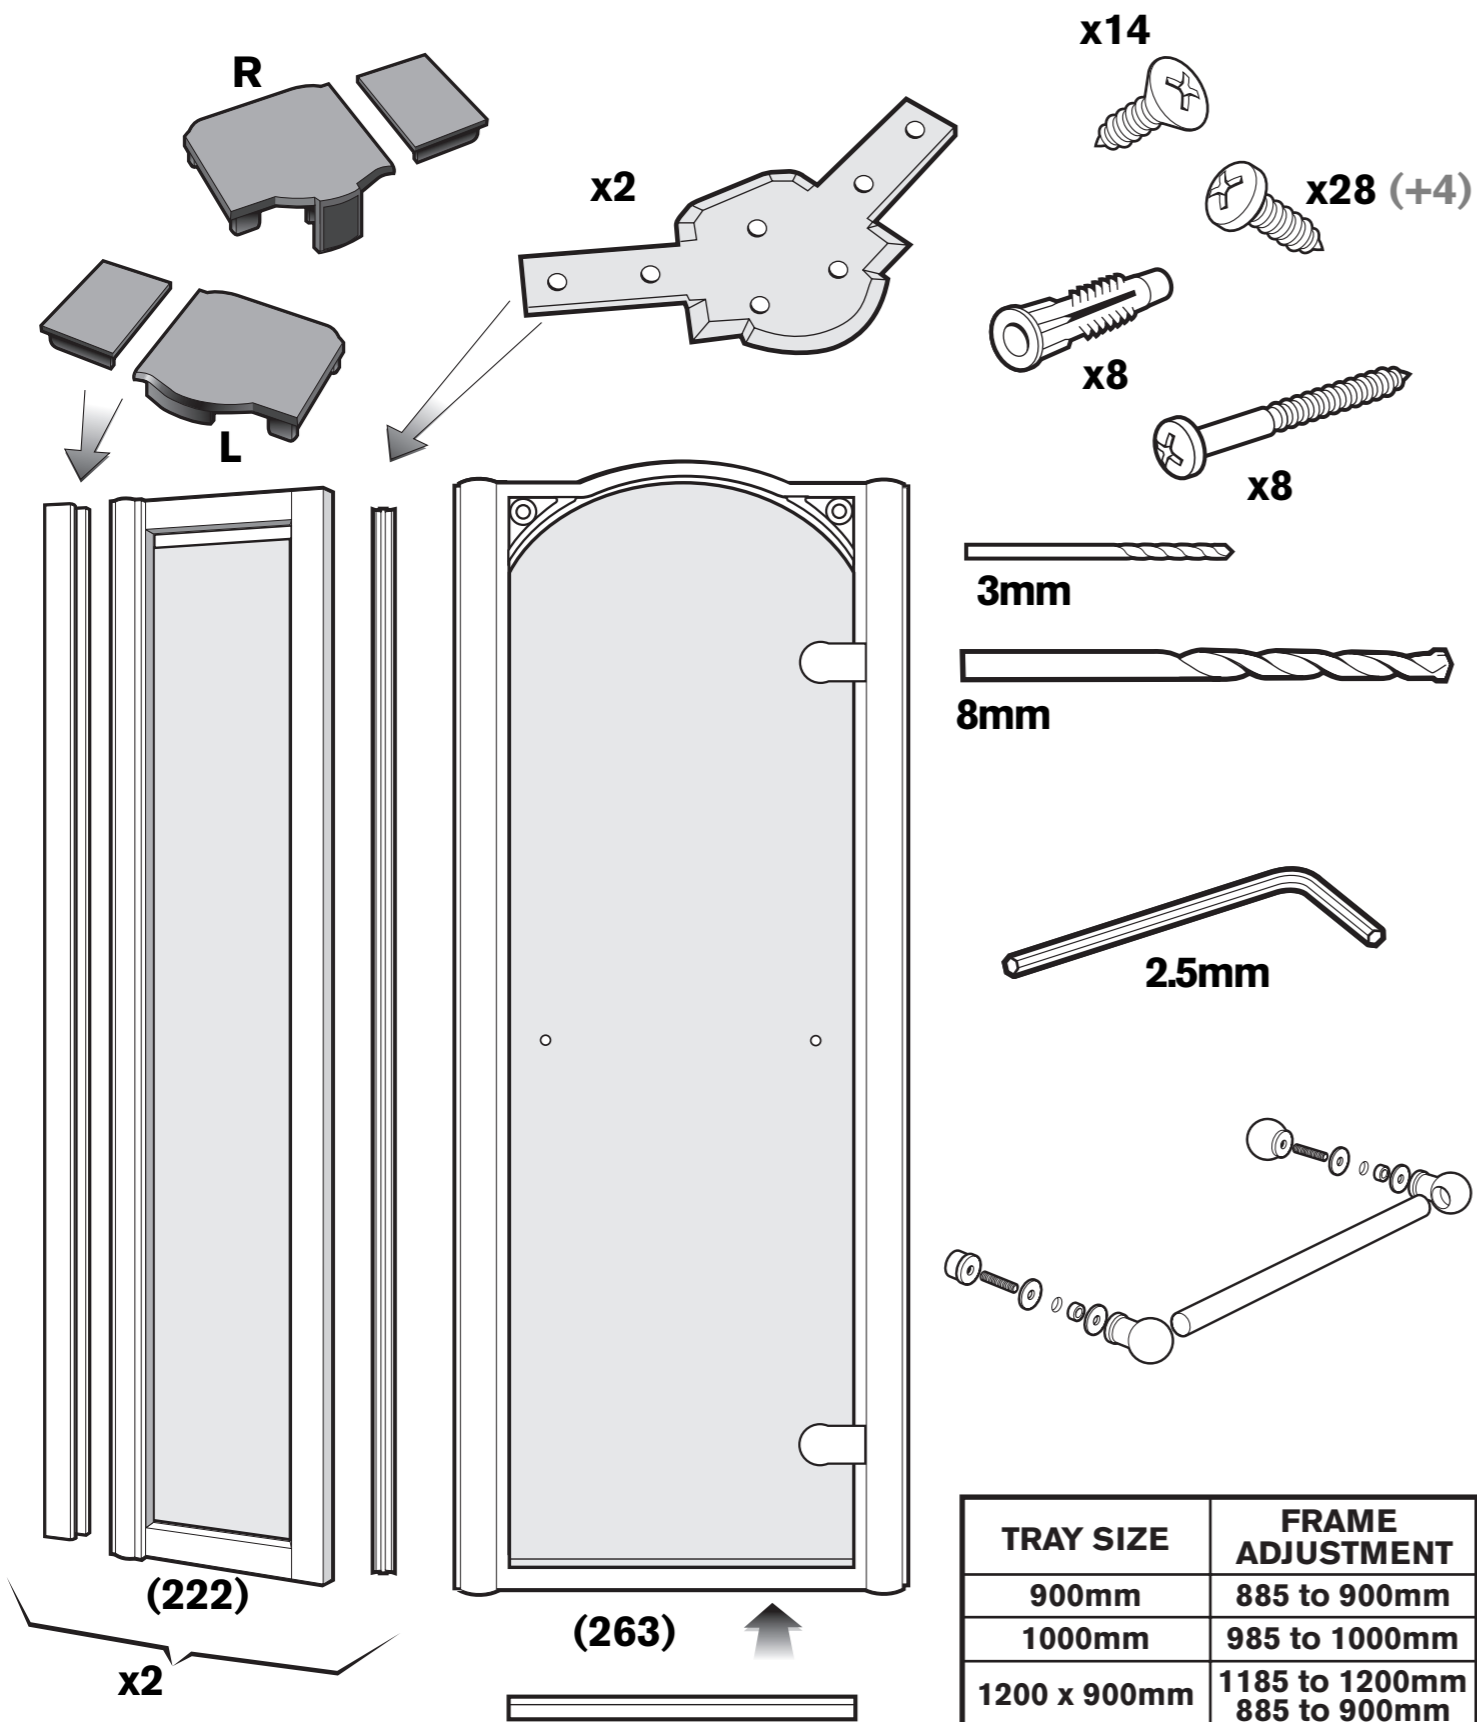

CFI103F

TRAY SIZE	FRAME ADJUSTMENT
900mm	885 to 900mm
1000mm	985 to 1000mm
1200 x 900mm	1185 to 1200mm 885 to 900mm
1400 x 900mm	1385 to 1400mm 885 to 900mm