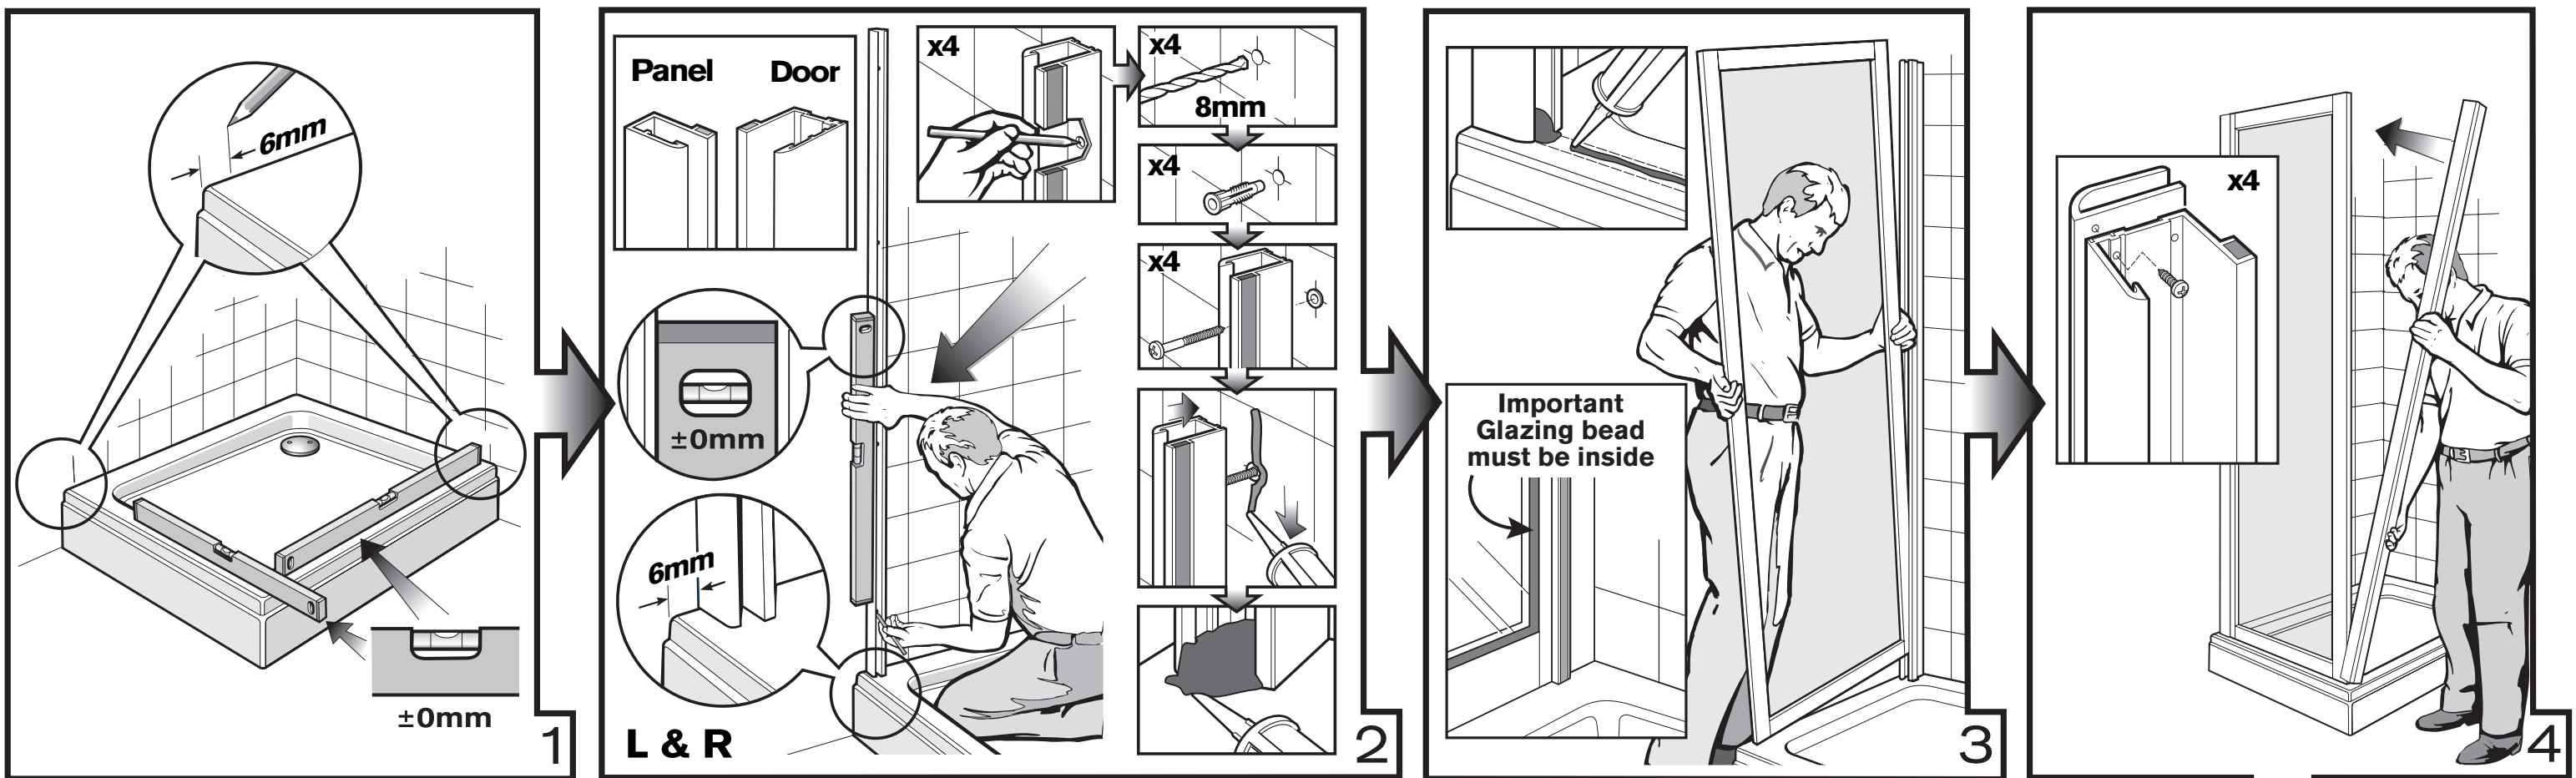

RECOMMENDED SAFETY PRECAUTIONS

Protective footwear when lifting panels

Safety glasses when drilling

605, 631, 661, 671, 691, 611 or 638 Door