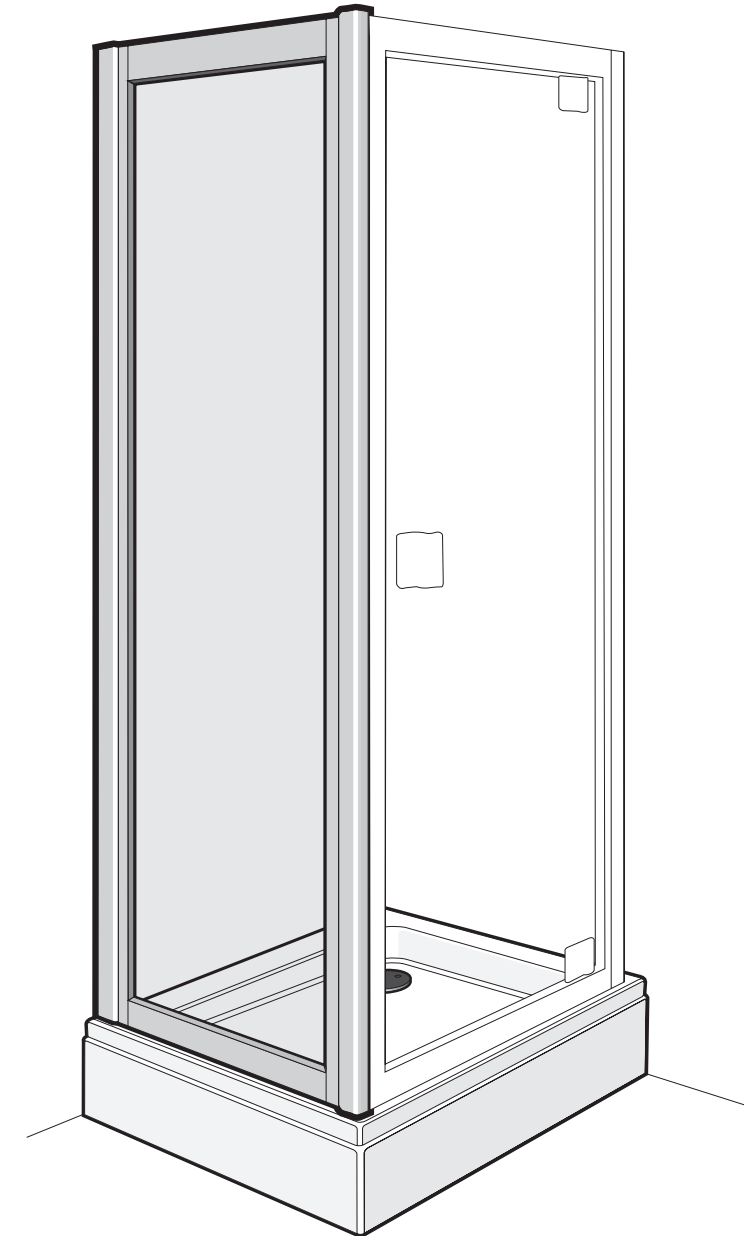

### Frame Adjustment

DOOR 601/631/661/671	TRAY SIZE	FRAME ADJUSTMENT
	762 or 800mm	A = (601/631/671) 739 to 805mm A = (661) 752 to 805mm B = 737 to 786mm
	900mm	A = (601/631/671) 853 to 919mm A = (661) 866 to 919mm B = 851 to 900mm
	1000mm	A = (601/631/671) 968 to 1034mm A = (661) 981 to 1034mm B = 966 to 1015mm
	1200 x 762mm	A = (601/631/671) 1153 to 1219mm A = (661) 1166 to 1219mm B = 737 to 786mm
	1200 x 900mm	A = (601/631/671) 1153 to 1219mm A = (661) 1166 to 1219mm B = 851 to 900mm
	1600 x 800mm	A = (601/631/661/671) 1570 to 1636mm B = 737 to 786mm
	1700 x 762/800mm	A = (601/631/661) 1684 to 1750mm B = 737 to 786mm
	1700 x 900mm	A = (601/631/661) 1684 to 1750mm B = 851 to 900mm

DOOR 691/611	TRAY SIZE	FRAME ADJUSTMENT
	1000 x 762/800mm	A = 967 to 1028mm B = 737 to 786mm
	1000 x 900mm	A = 967 to 1028mm B = 851 to 900mm
	1100 x 762/800mm	A = 1067 to 1128mm B = 737 to 786mm
	1100 x 900mm	A = 1067 to 1128mm B = 851 to 900mm
	1200 x 762/800mm	A = 1167 to 1228mm B = 737 to 786mm
	1200 x 900mm	A = 1167 to 1228mm B = 851 to 900mm
	1600 x 762/800mm	A = 1567 to 1628mm B = 737 to 786mm
	1200 x 900mm	A = 1567 to 1628mm B = 851 to 900mm
	BATH SIZE	
	1700 x 700mm	A = 1667 to 1728mm B = 651 to 700mm

Cyan side panels fit the following Cyan doors

**44 (0)151 606 5000**

DOOR 638	TRAY SIZE	FRAME ADJUSTMENT
	1400 x 700mm	A = 1357 to 1400mm B = 651 to 700mm