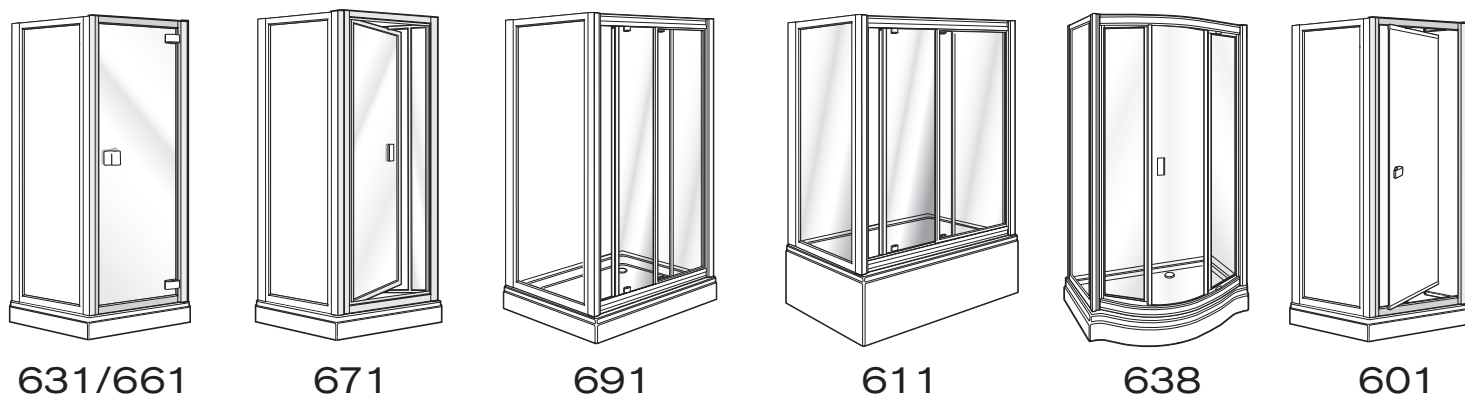

### Frame Adjustment

DOOR 601/631/661/671	TRAY SIZE	FRAME ADJUSTMENT
	762 or 800mm	A = (601/631/671) 739 to 805mm A = (661) 752 to 805mm B = 737 to 786mm
	900mm	A = (601/631/671) 853 to 919mm A = (661) 866 to 919mm B = 851 to 900mm
	1000mm	A = (601/631/671) 968 to 1034mm A = (661) 981 to 1034mm B = 966 to 1015mm
	1200 x 762mm	A = (601/631/671) 1153 to 1219mm A = (661) 1166 to 1219mm B = 737 to 786mm
	1200 x 900mm	A = (601/631/671) 1153 to 1219mm A = (661) 1166 to 1219mm B = 851 to 900mm
	1600 x 800mm	A = (601/631/661/671) 1570 to 1636mm B = 737 to 786mm
	1700 x 762/800mm	A = (601/631/661) 1684 to 1750mm B = 737 to 786mm
	1700 x 900mm	A = (601/631/661) 1684 to 1750mm B = 851 to 900mm

DOOR 691/611	TRAY SIZE	FRAME ADJUSTMENT
	1000 x 762/800mm	A = 967 to 1028mm B = 737 to 786mm
	1000 x 900mm	A = 967 to 1028mm B = 851 to 900mm
	1100 x 762/800mm	A = 1067 to 1128mm B = 737 to 786mm
	1100 x 900mm	A = 1067 to 1128mm B = 851 to 900mm
	1200 x 762/800mm	A = 1167 to 1228mm B = 737 to 786mm
	1200 x 900mm	A = 1167 to 1228mm B = 851 to 900mm
	1600 x 762/800mm	A = 1567 to 1628mm B = 737 to 786mm
	1200 x 900mm	A = 1567 to 1628mm B = 851 to 900mm
	BATH SIZE	
	1700 x 700mm	A = 1667 to 1728mm B = 651 to 700mm

Cyan side panels fit the following Cyan doors

**44 (0)151 606 5000**

DOOR 638	TRAY SIZE	FRAME ADJUSTMENT
	1400 x 700mm	A = 1357 to 1400mm B = 651 to 700mm