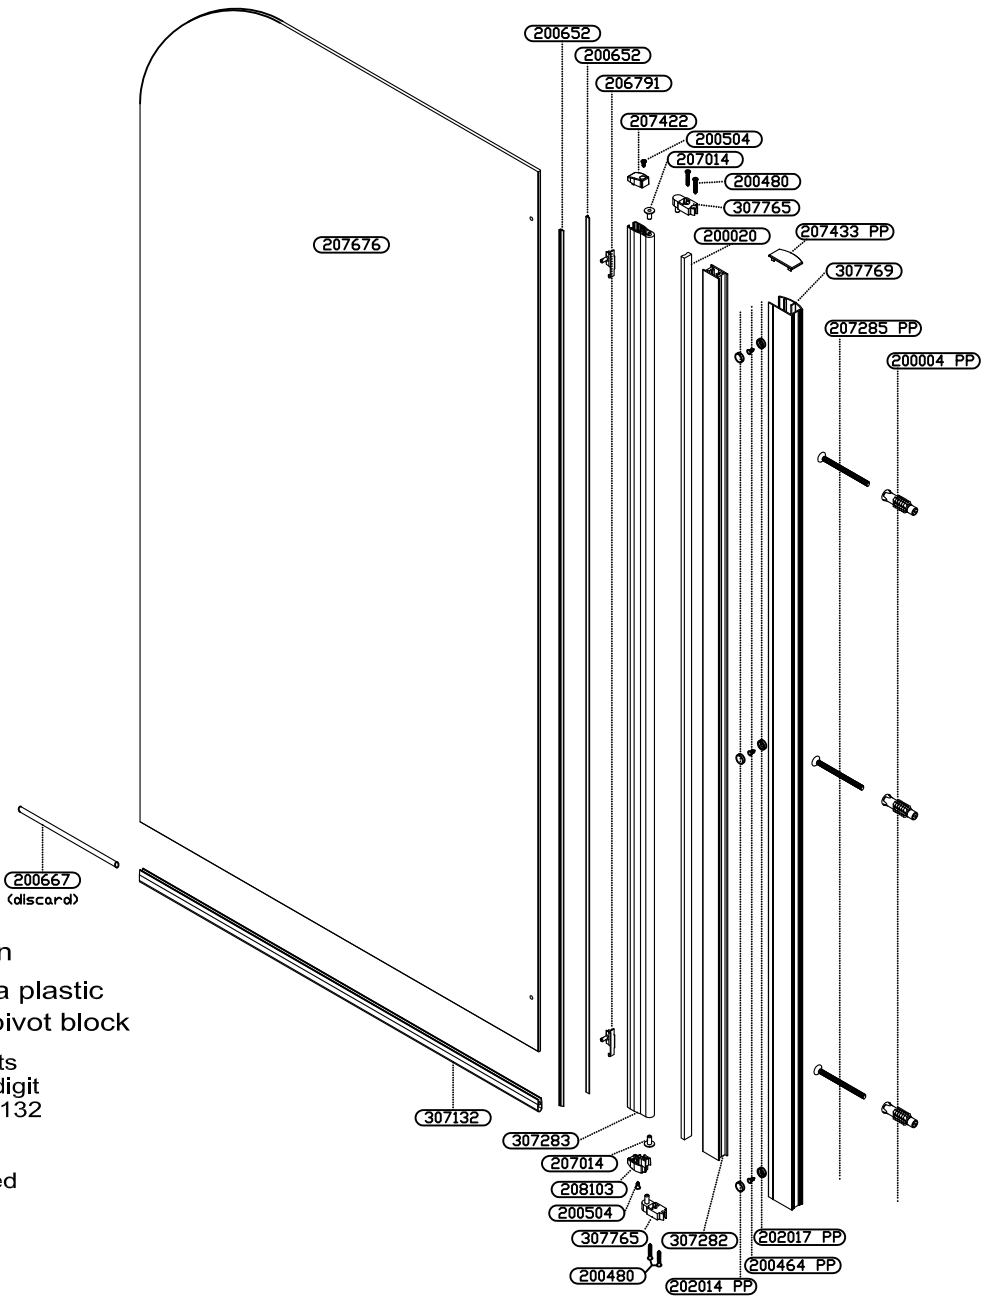

Alfred Road  
 Wallasey Wirral  
 CH44 7HY ENGLAND  
 Tel 44 (0)151-606 5000  
 Fax 44 (0)151-638 0303  
 daryl@daryl-showers.co.uk

850 Aroco Curved Bath Screen  
 - silver only, later version with a plastic  
 moulding screwed next to top pivot block

To ensure correct replacement parts  
 are sent be ready to quote the six digit  
 part code from this drawing eg 307132

PP after a part means it is contained  
 in the parts pack