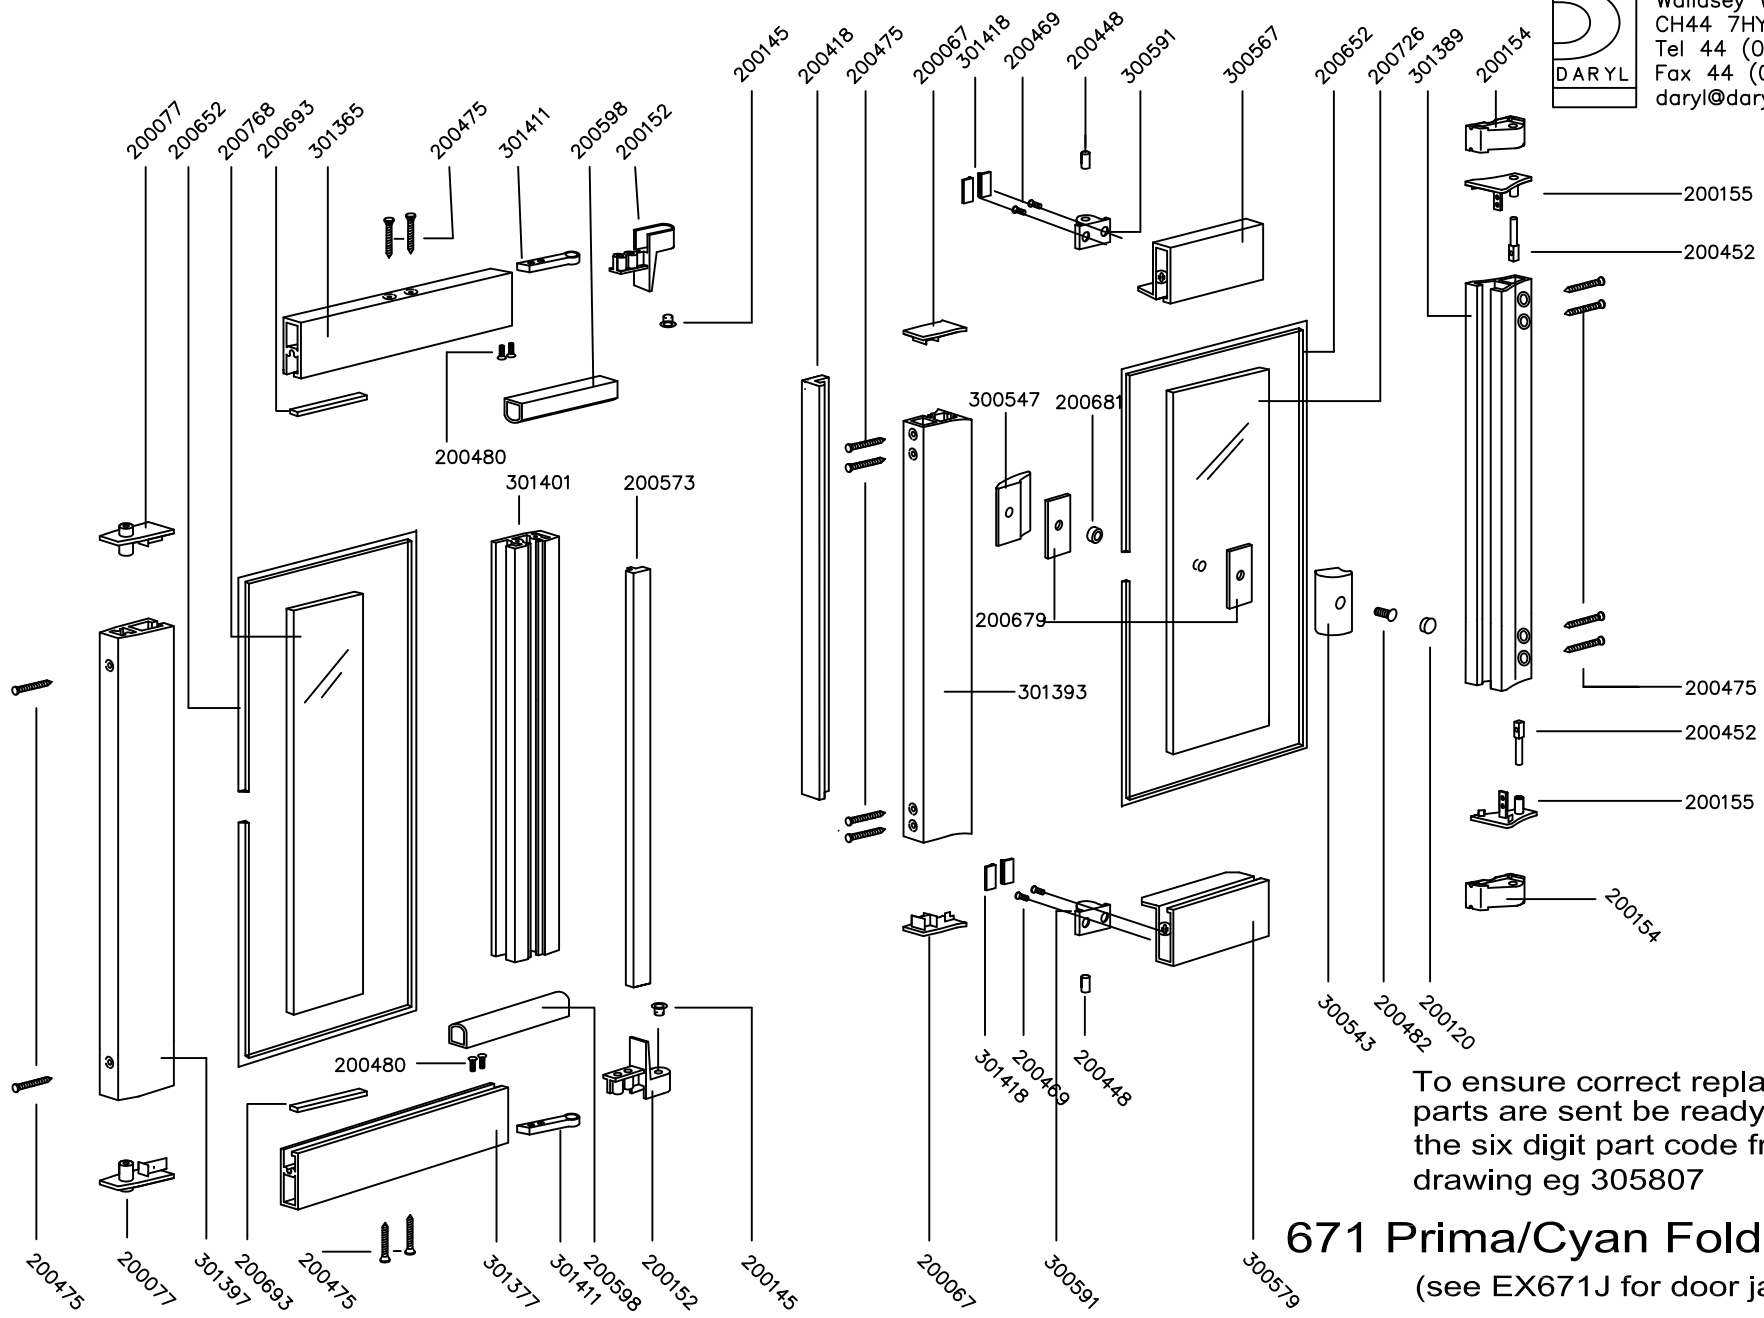

Alfred Road EX671D-9
 Wallasey Wirral
 CH44 7HY ENGLAND
 Tel 44 (0)151-606 5000
 Fax 44 (0)151-638 0303
 daryl@daryl-showers.co.uk

To ensure correct replacement parts are sent be ready to quote the six digit part code from this drawing eg 305807

671 Prima/Cyan Fold-In Doors
 (see EX671J for door jambs)