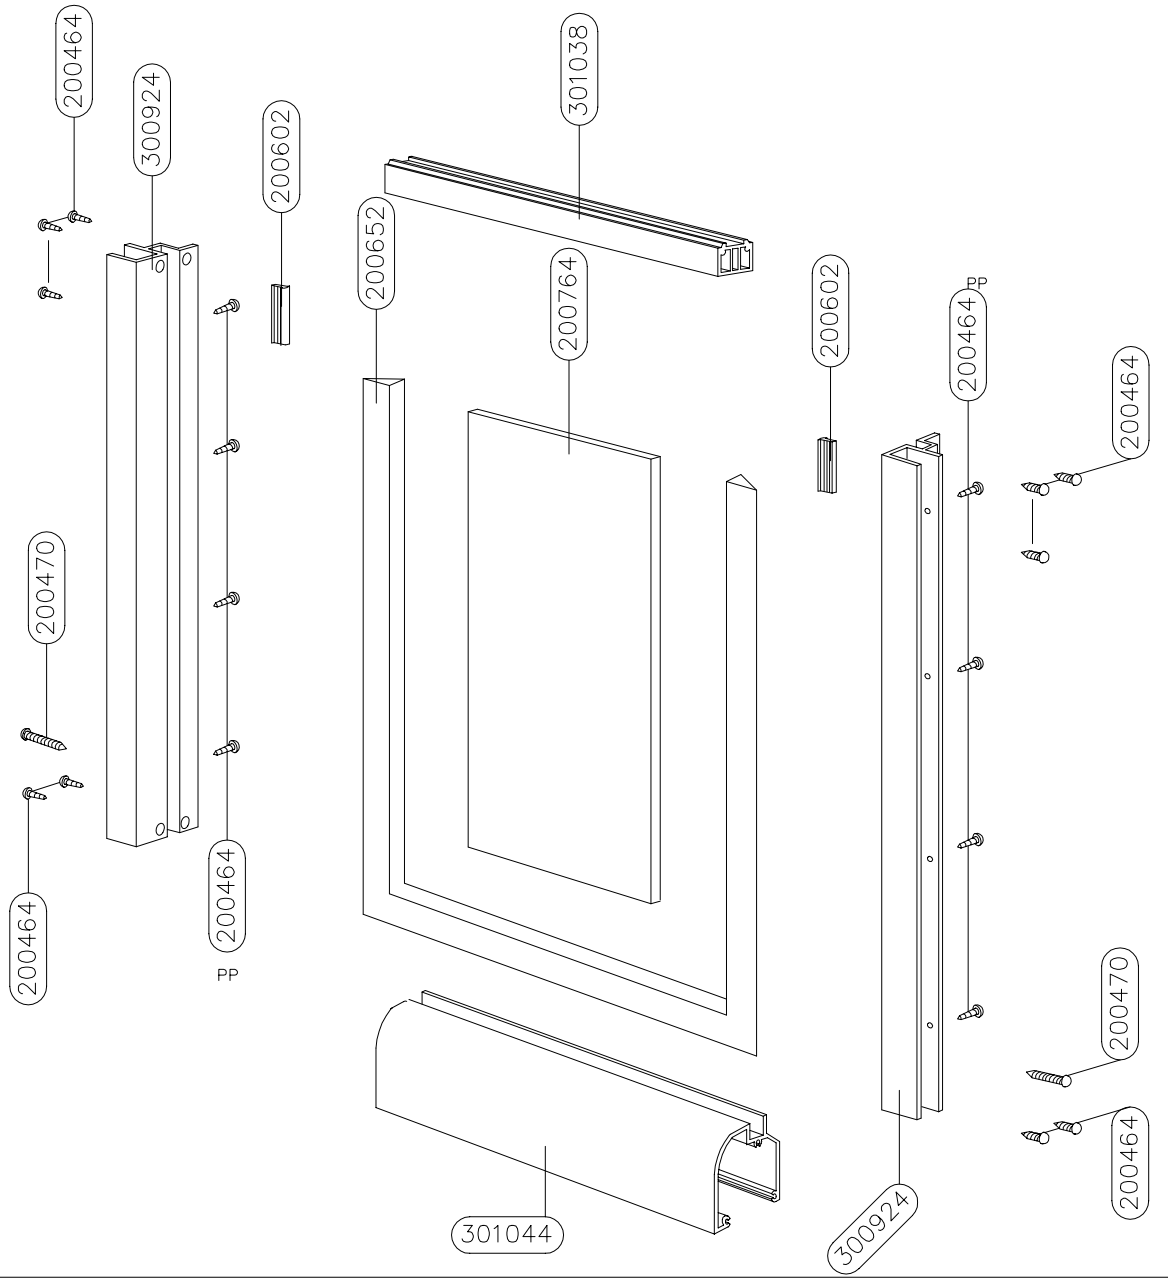

# 422 HYDRACADIA PENTA LEFT HAND PANEL

'PP' COMPONENTS ARE PACKED IN 263 PARTS PACK  
'405' COMPONENTS ARE PART OF 405 HYDRA COLUMN

ISS.	DATE	DRAWN	DESCRIPTION
2	PW	04.04.03	SAP CODES ADDED