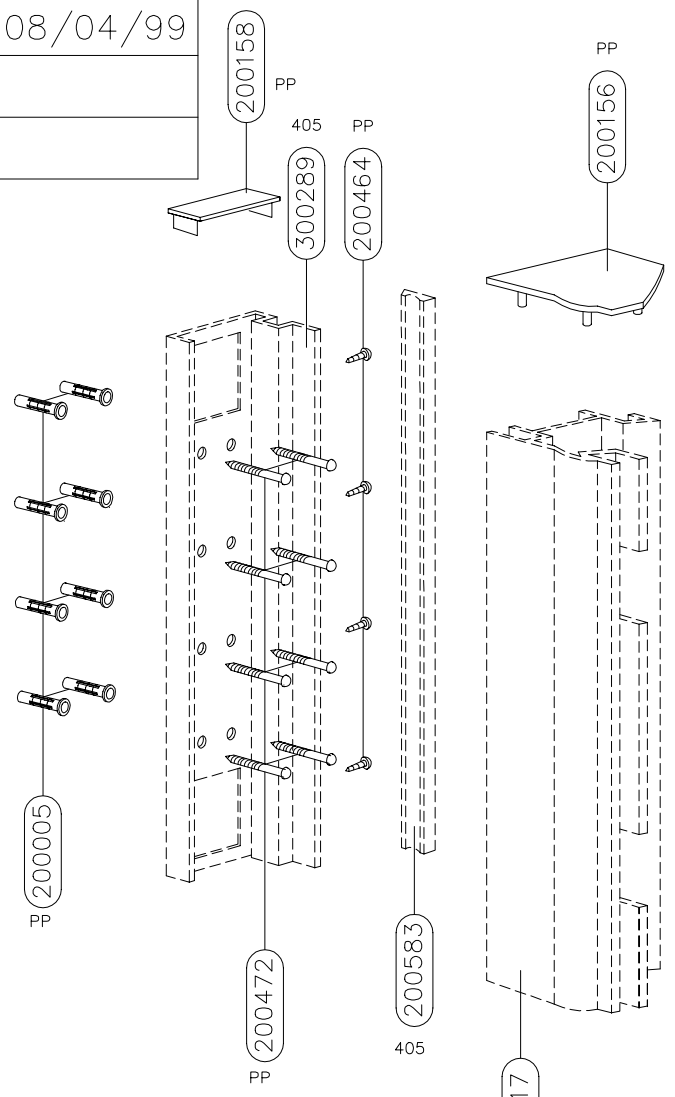

# 422 HYDRACADIA PENTA LEFT HAND PANEL

'PP' COMPONENTS ARE PACKED IN 263 PARTS PACK  
'405' COMPONENTS ARE PART OF 405 HYDRA COLUMN

ISS.	DATE	DRAWN	DESCRIPTION
2	PW	04.04.03	SAP CODES ADDED