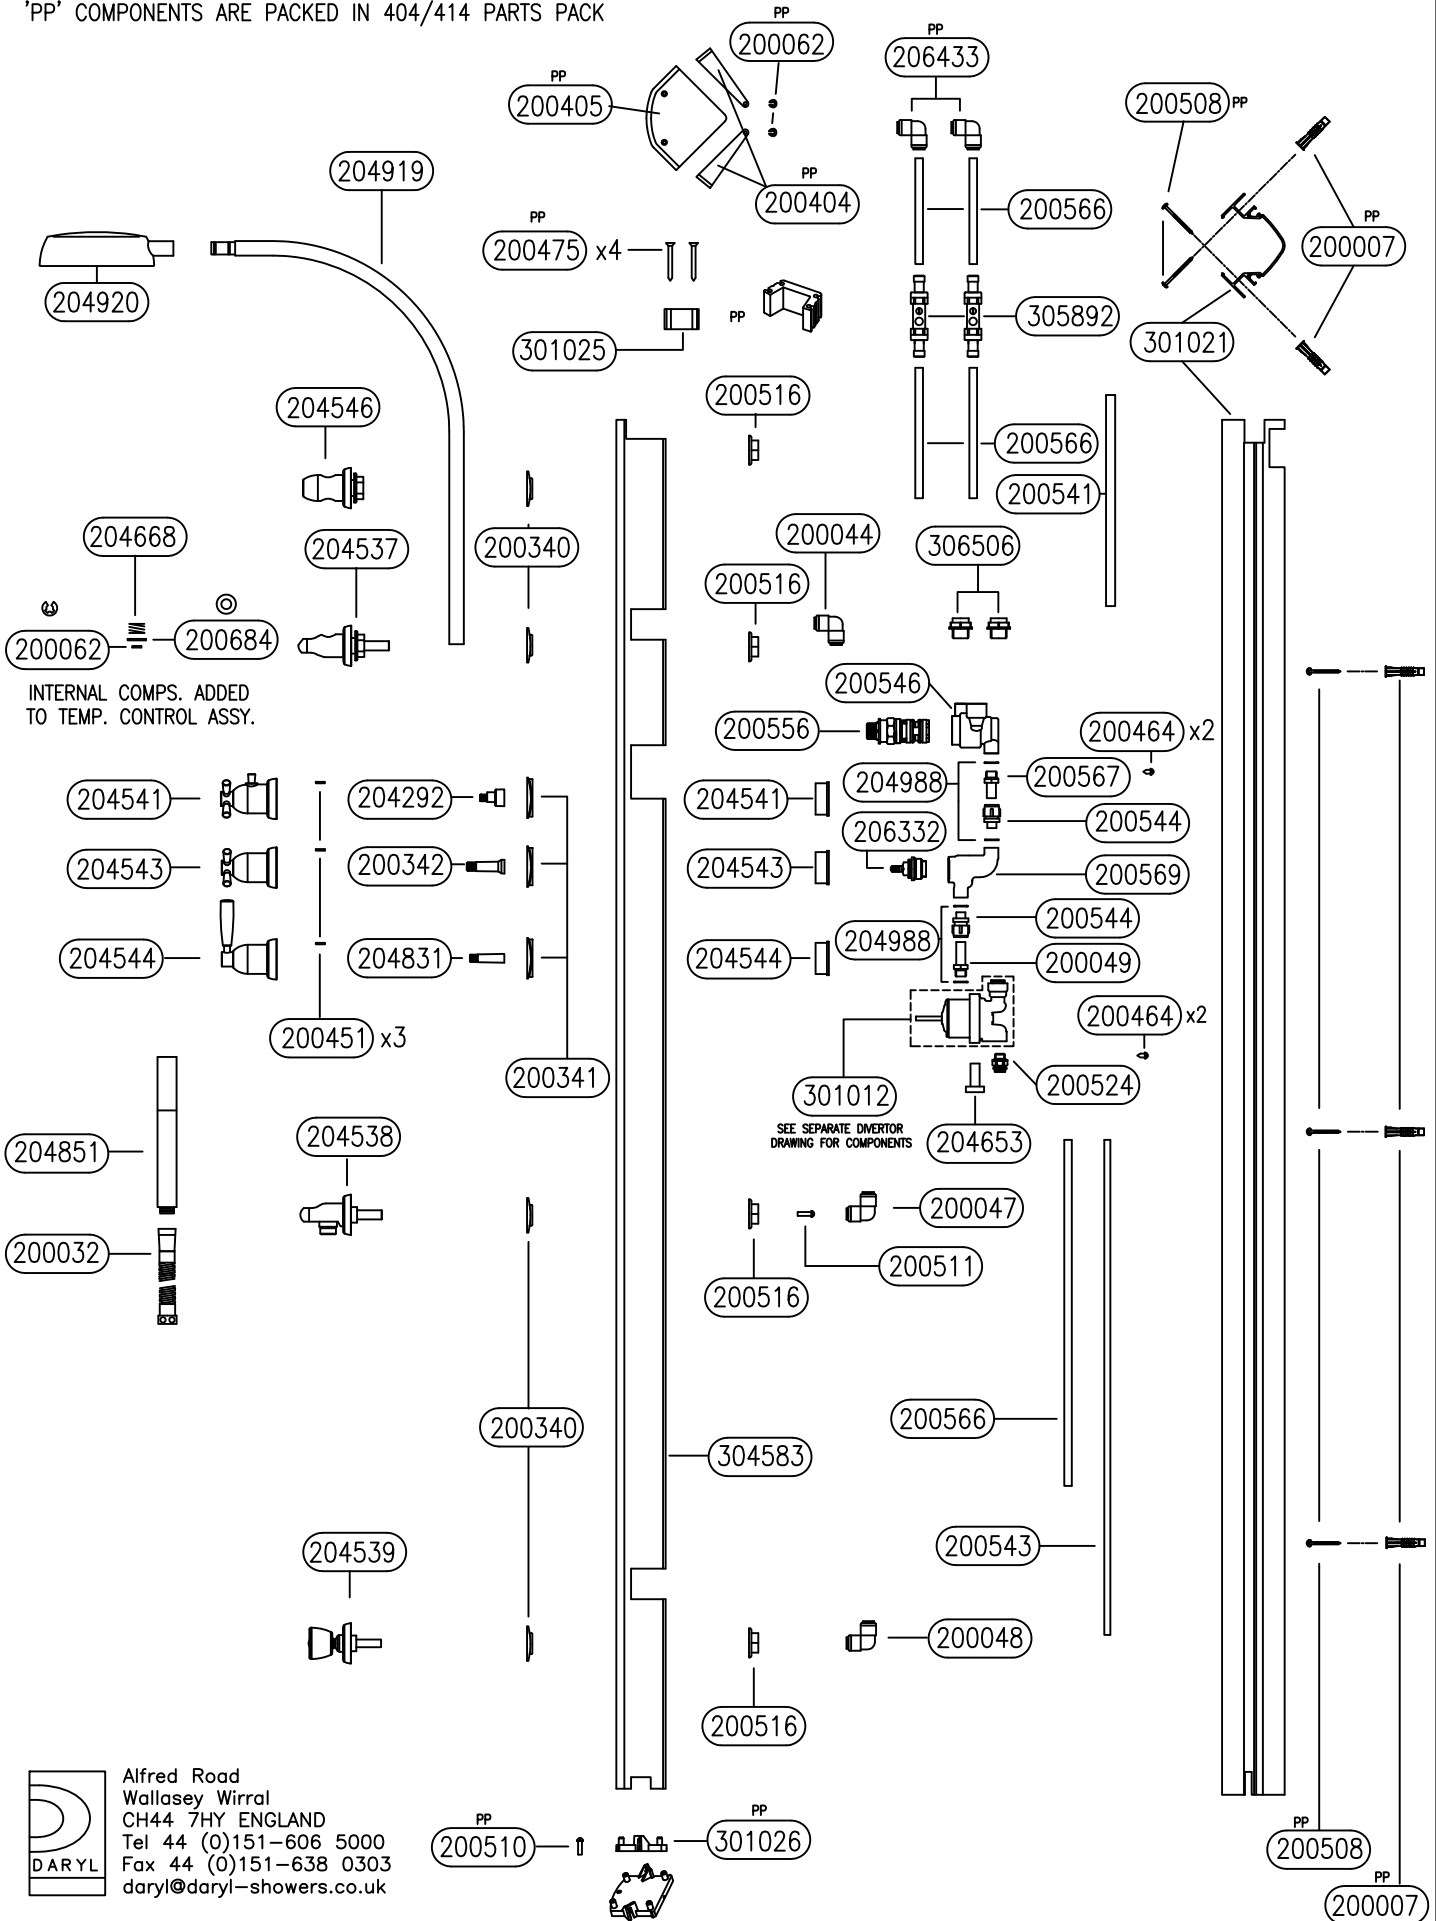

404 HYDRA MODERN DRENCH REMOTE CORNER (SILV)

EX404(DRENCH)-9

'PP' COMPONENTS ARE PACKED IN 404/414 PARTS PACK

Alfred Road
Wallasey Wirral
CH44 7HY ENGLAND
Tel 44 (0)151-606 5000
Fax 44 (0)151-638 0303
daryl@daryl-showers.co.uk