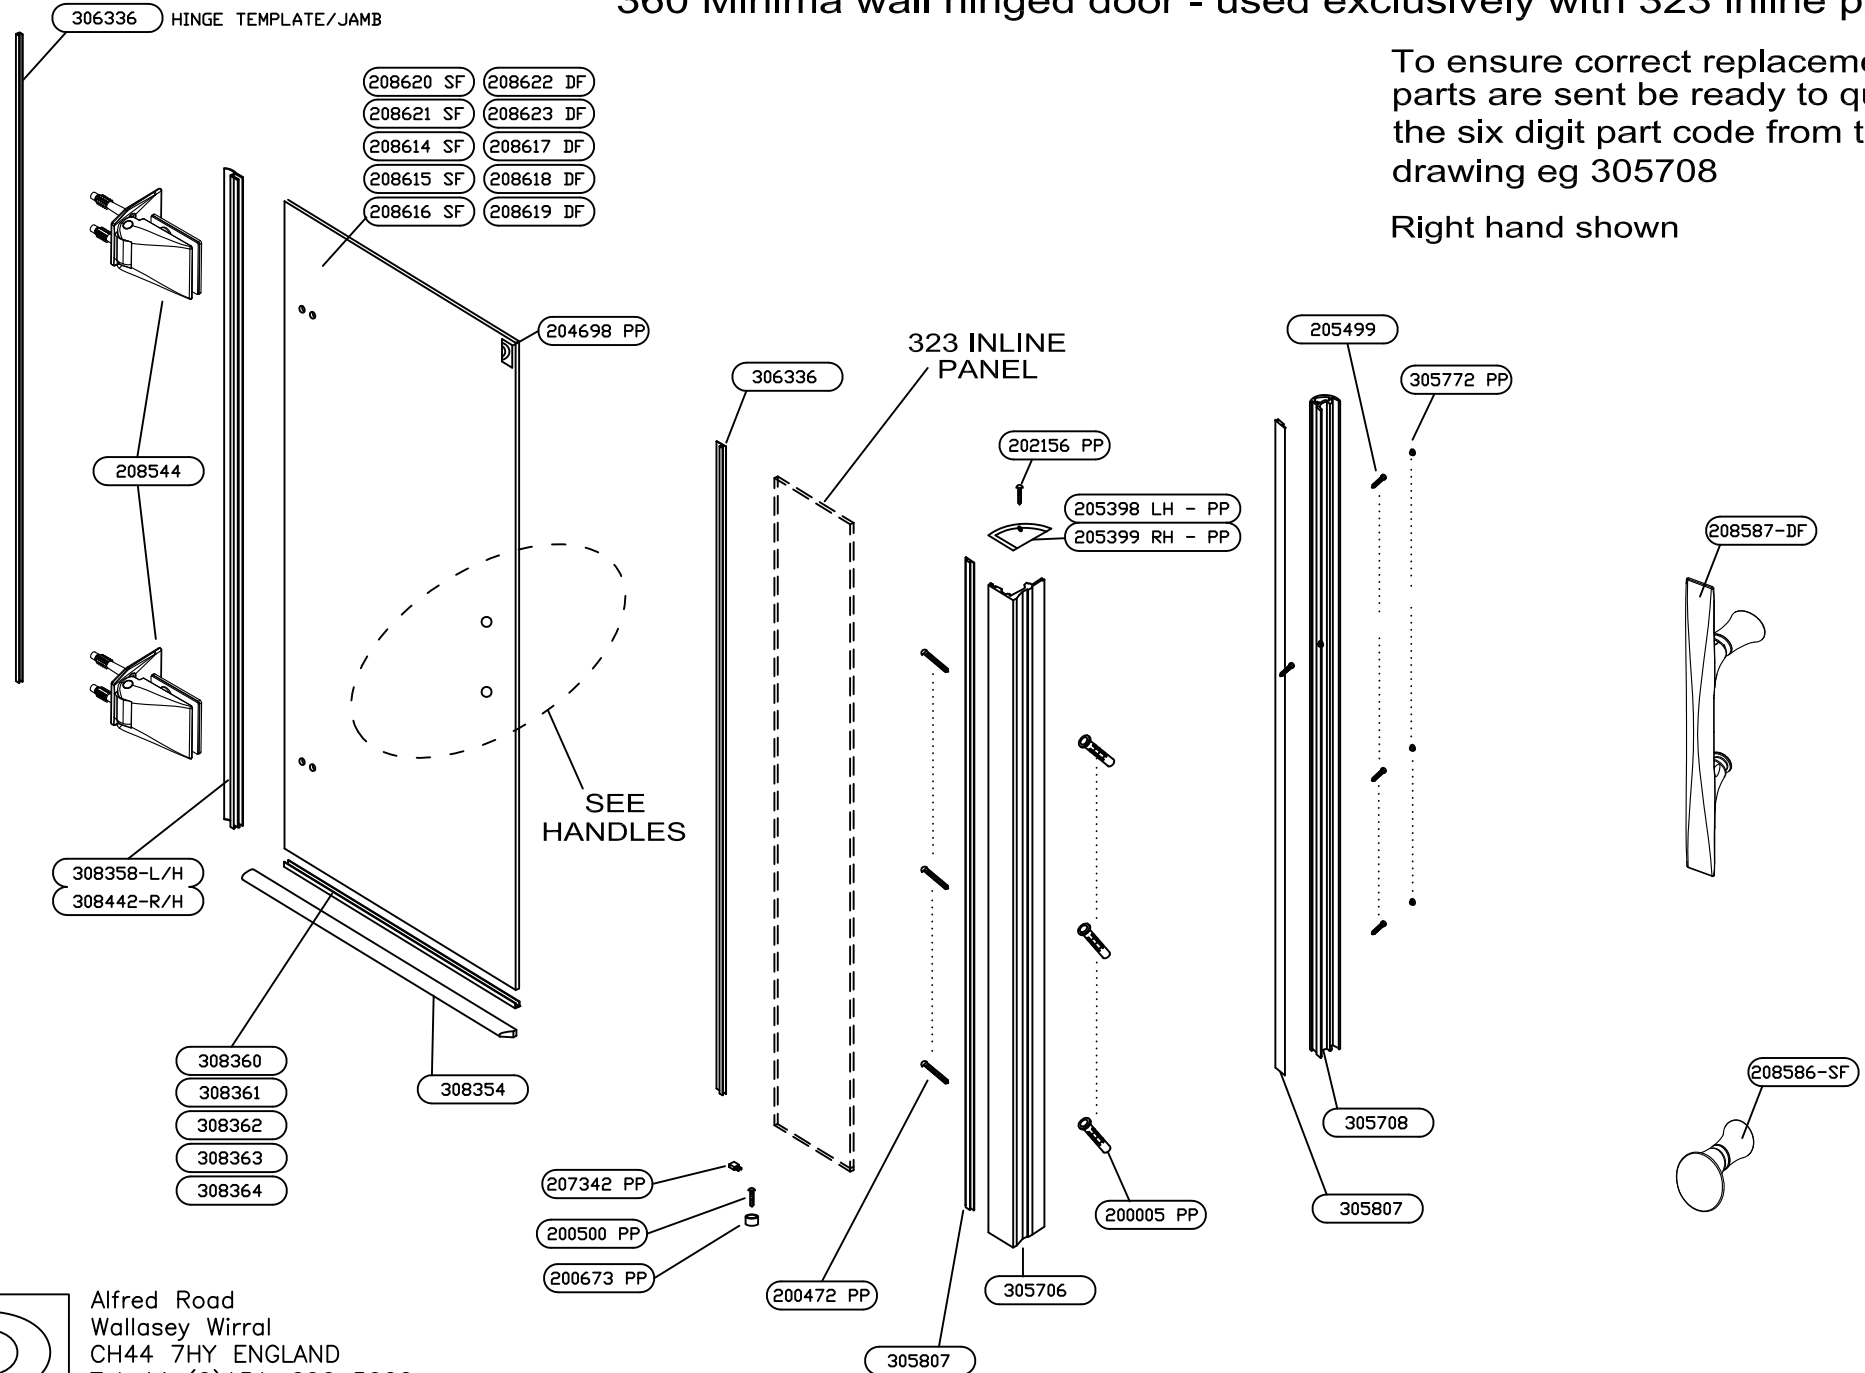

360 Minima wall hinged door - used exclusively with 323 inline panel

To ensure correct replacement parts are sent be ready to quote the six digit part code from this drawing eg 305708

Right hand shown

Alfred Road
Wallasey Wirral
CH44 7HY ENGLAND
Tel 44 (0)151-606 5000
Fax 44 (0)151-638 0303
daryl@daryl-showers.co.uk