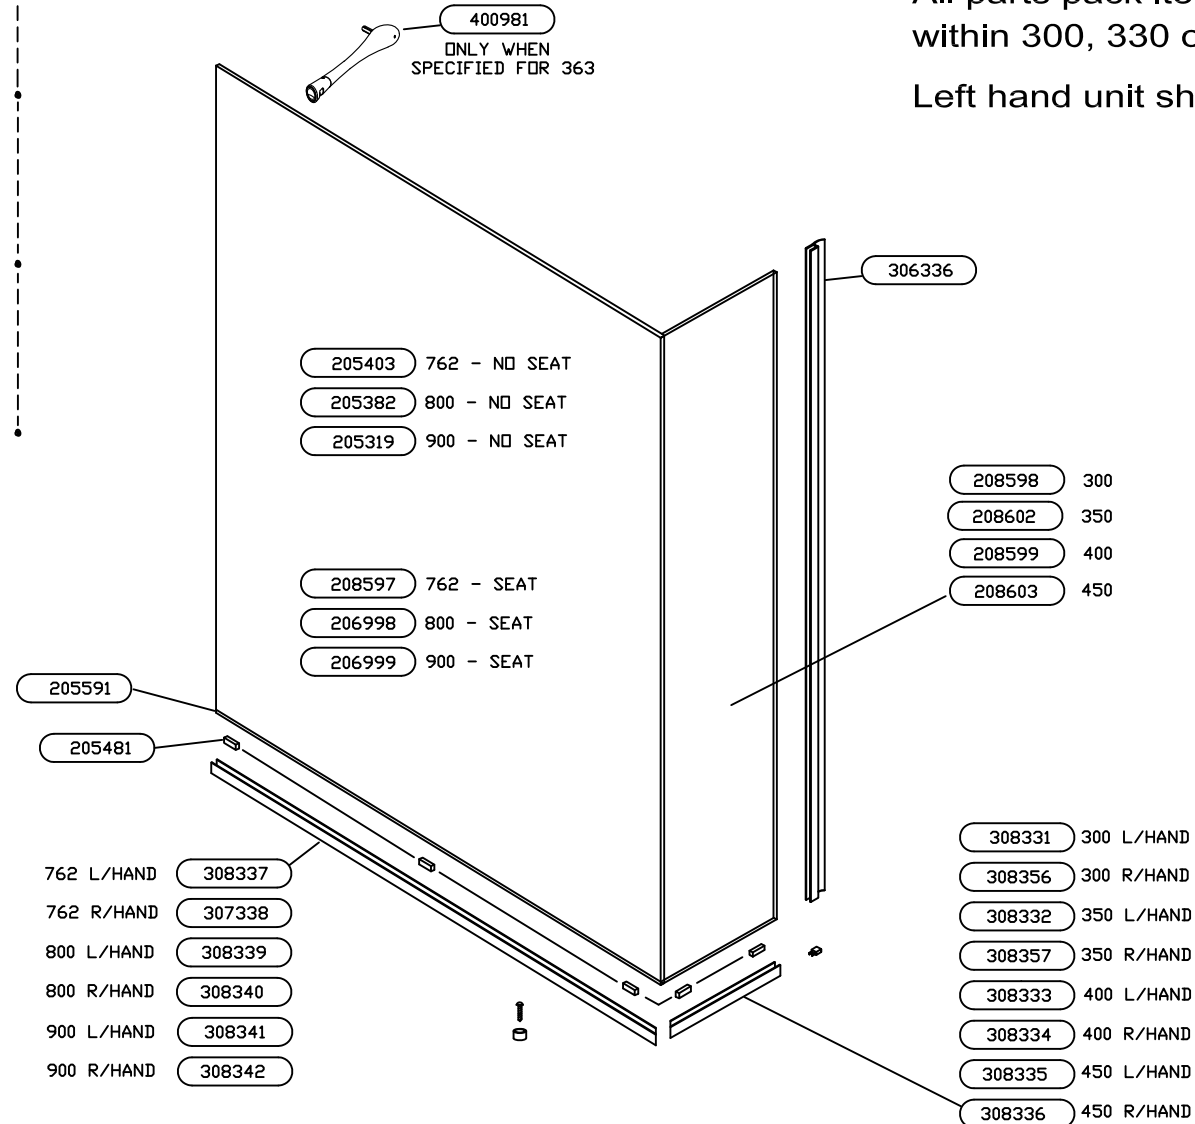

# 337 Minima closing panel - Bracing bar optional.

To ensure correct replacement parts are sent be ready to quote the six digit part code from this drawing eg 308331

All parts pack items are contained within 300, 330 or 360 doors.

Left hand unit shown

Alfred Road  
Wallasey Wirral  
CH44 7HY ENGLAND  
Tel 44 (0)151-606 5000  
Fax 44 (0)151-638 0303  
daryl@daryl-showers.co.uk