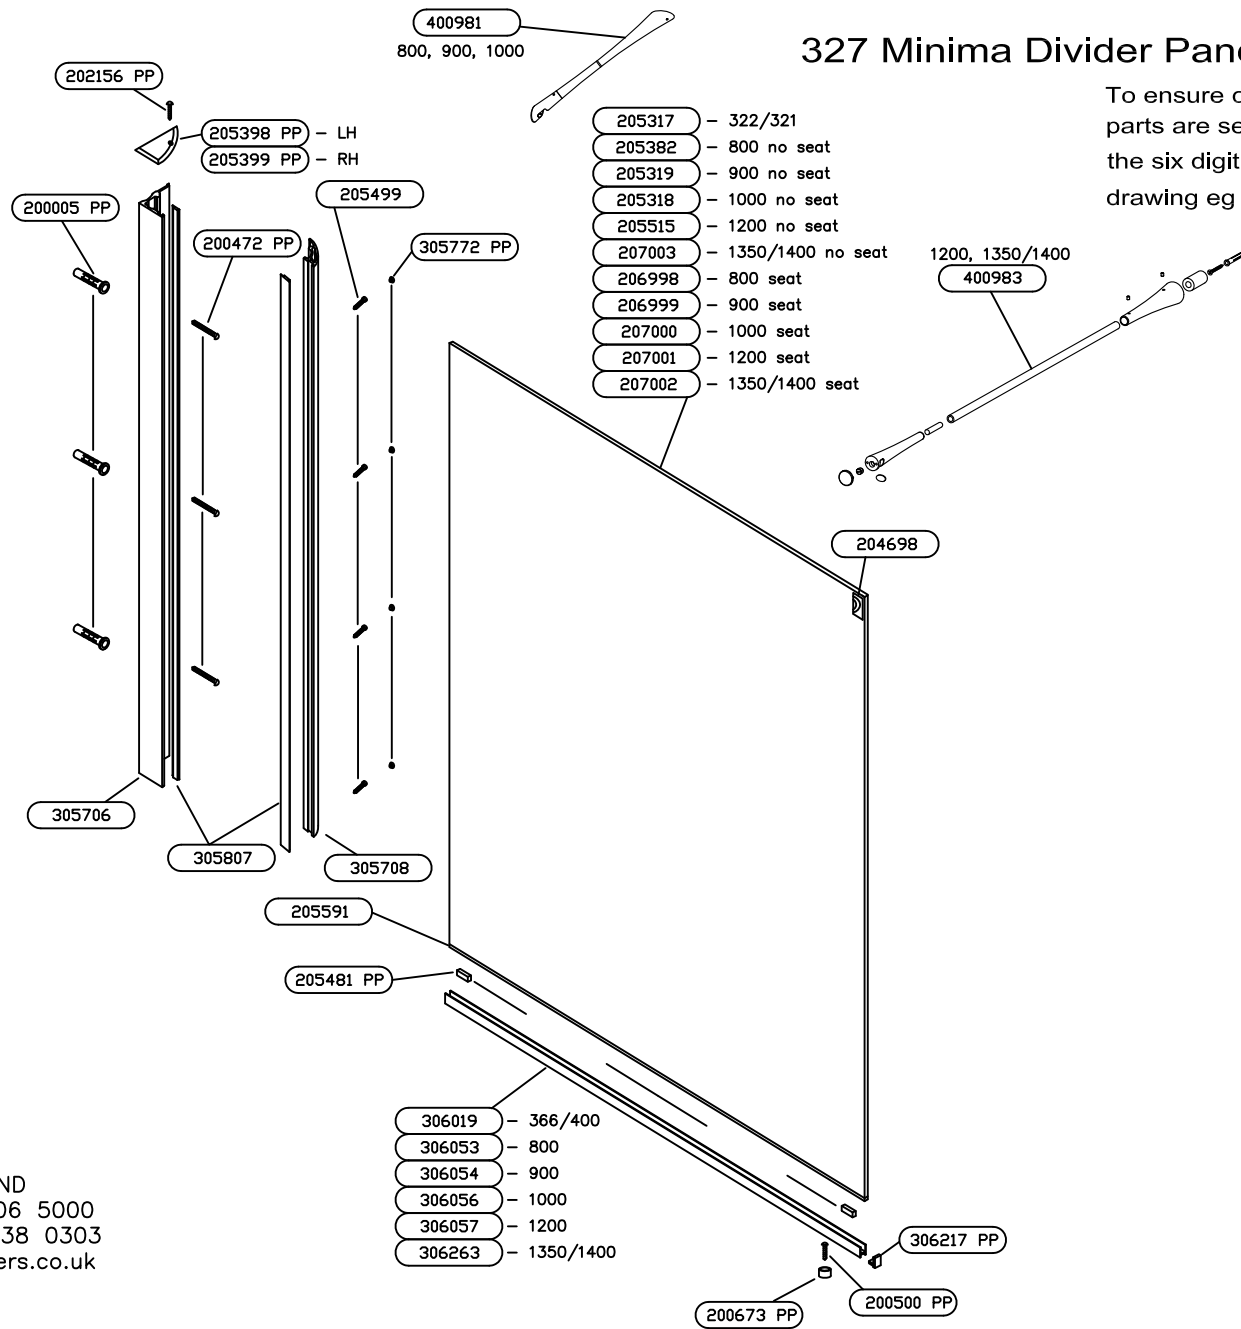

327 Minima Divider Panel / Mini Panel

To ensure correct replacement parts are sent be ready to quote the six digit part code from this drawing eg 305807

Alfred Road
Wallasey Wirral
CH44 7HY ENGLAND
Tel 44 (0)151-606 5000
Fax 44 (0)151-638 0303
daryl@daryl-showers.co.uk