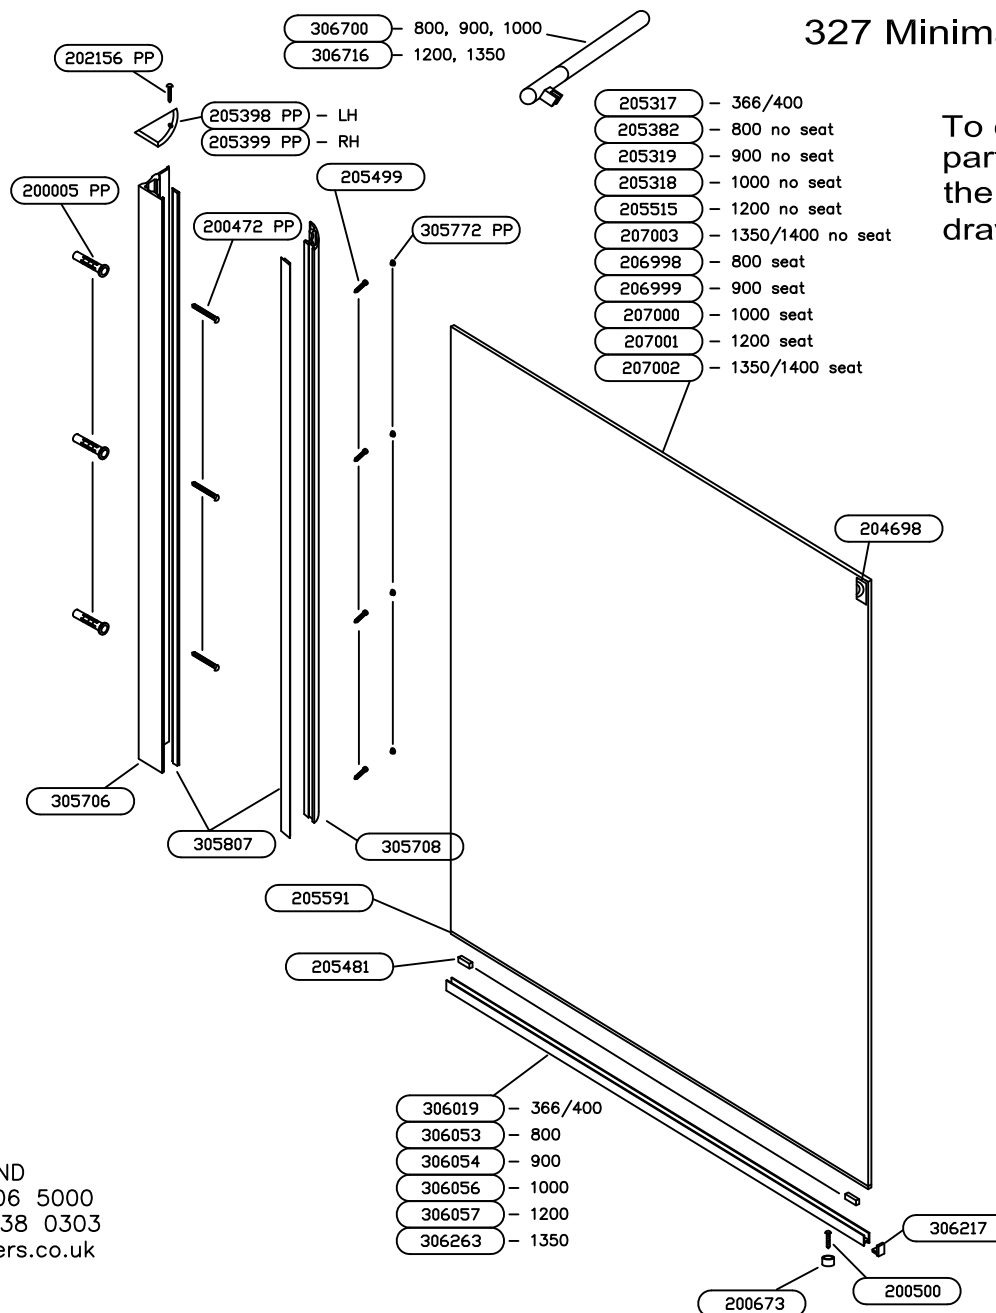

327 Minima Divider Panel / Mini Panel

To ensure correct replacement parts are sent be ready to quote the six digit part code from this drawing eg 305807

Alfred Road
Wallasey Wirral
CH44 7HY ENGLAND
Tel 44 (0)151-606 5000
Fax 44 (0)151-638 0303
daryl@daryl-showers.co.uk