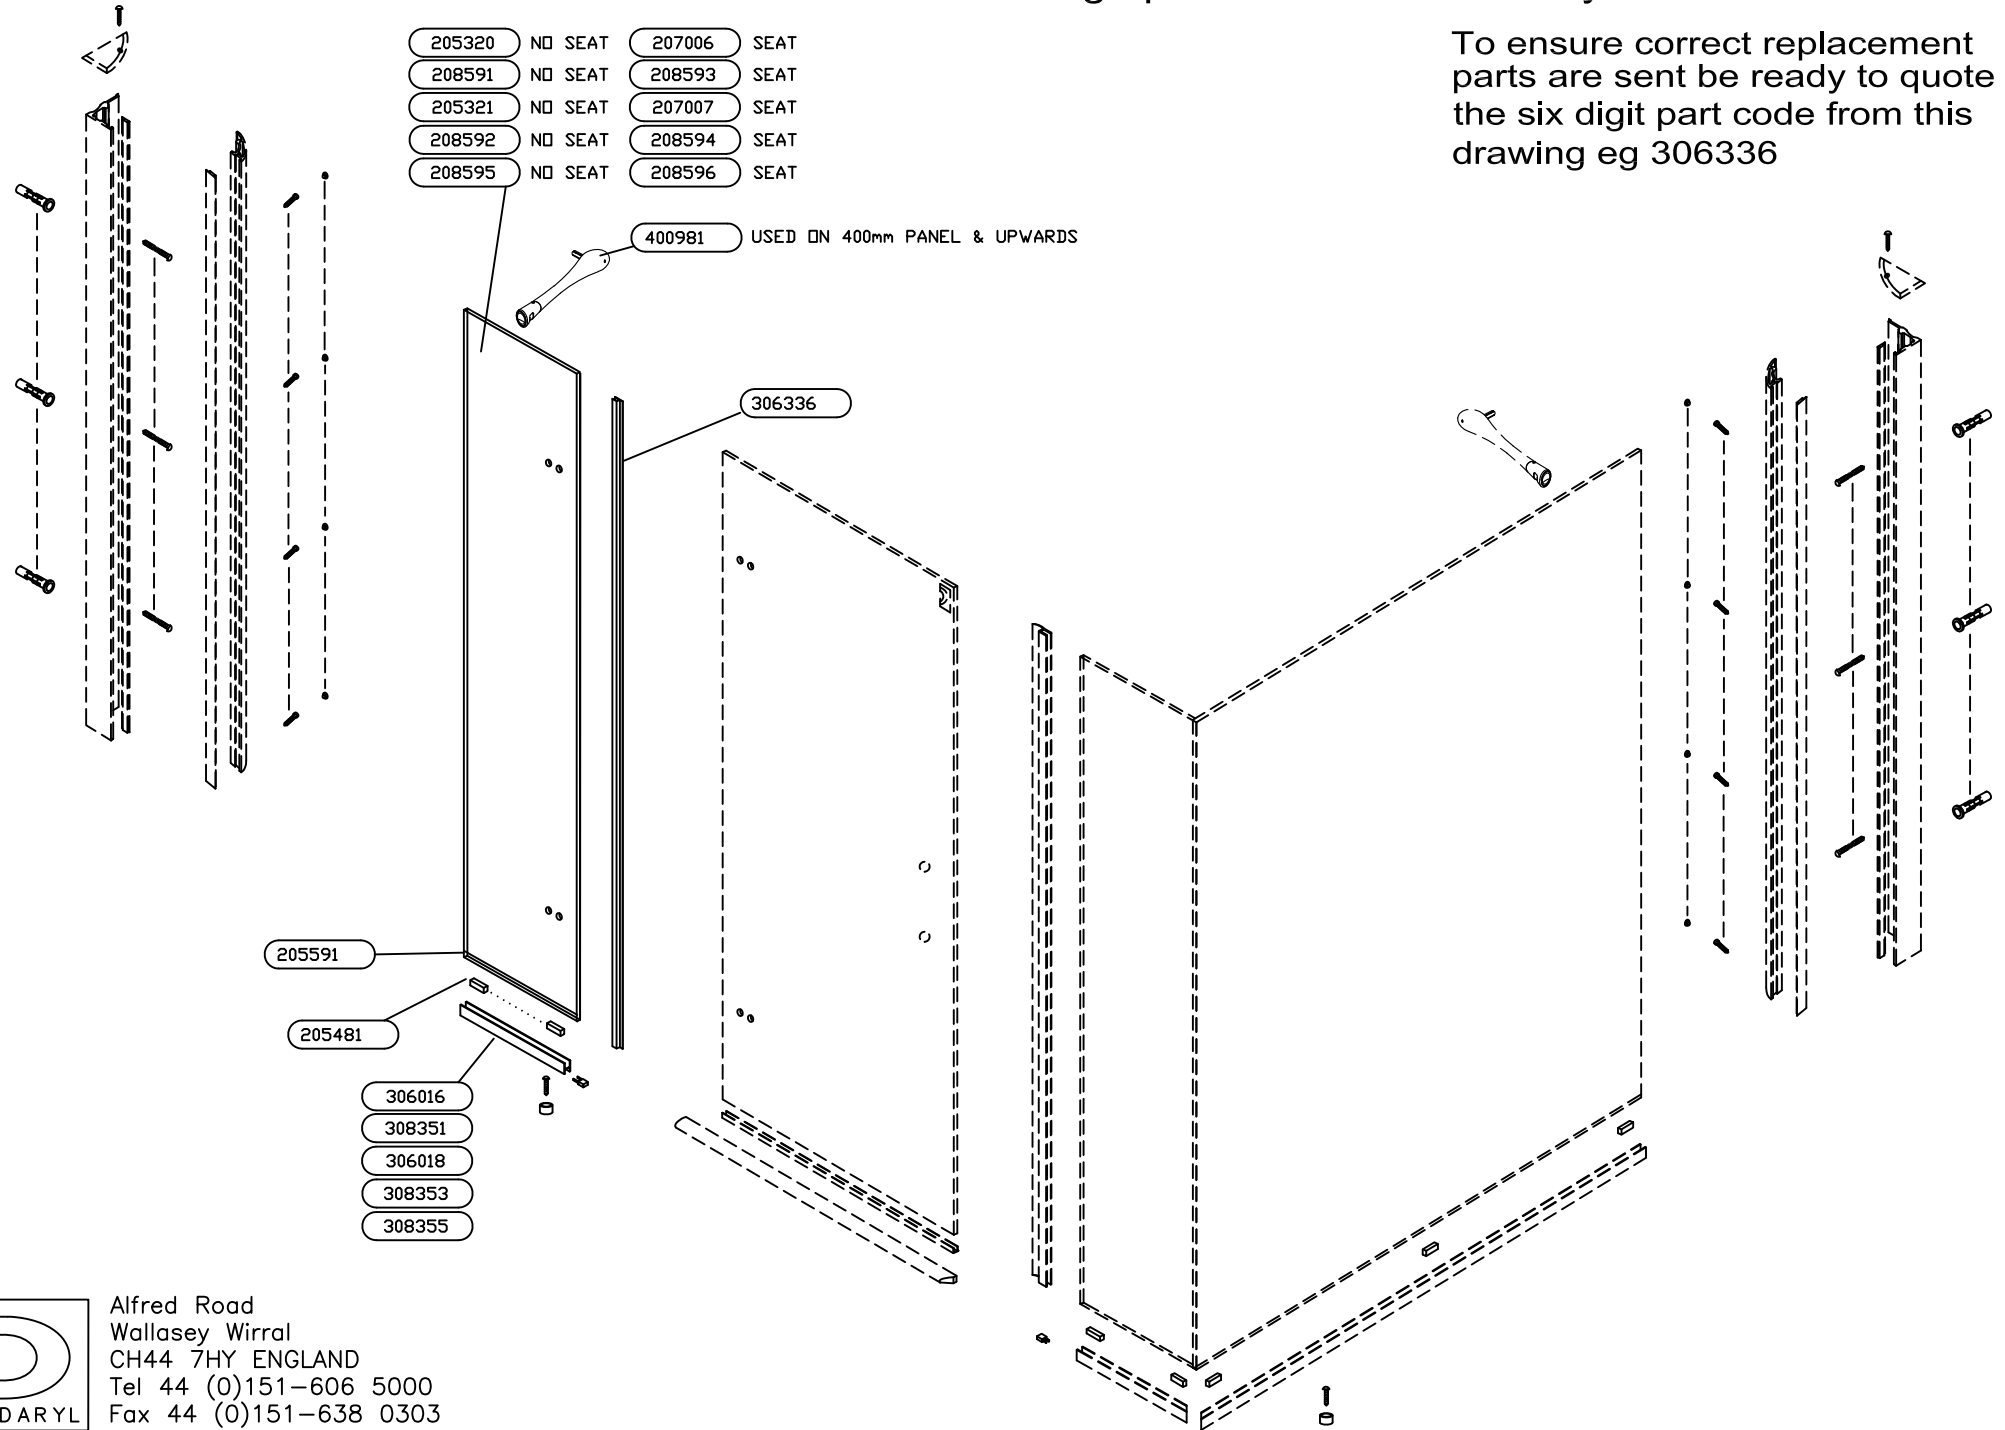

# 324 Minima inline hinge panel. Used exclusively on 336 enclosures.

To ensure correct replacement parts are sent be ready to quote the six digit part code from this drawing eg 306336

- |        |         |        |      |
|--------|---------|--------|------|
| 205320 | NO SEAT | 207006 | SEAT |
| 208591 | NO SEAT | 208593 | SEAT |
| 205321 | NO SEAT | 207007 | SEAT |
| 208592 | NO SEAT | 208594 | SEAT |
| 208595 | NO SEAT | 208596 | SEAT |

400981 USED ON 400mm PANEL & UPWARDS

205591

205481

306016

308351

306018

308353

308355