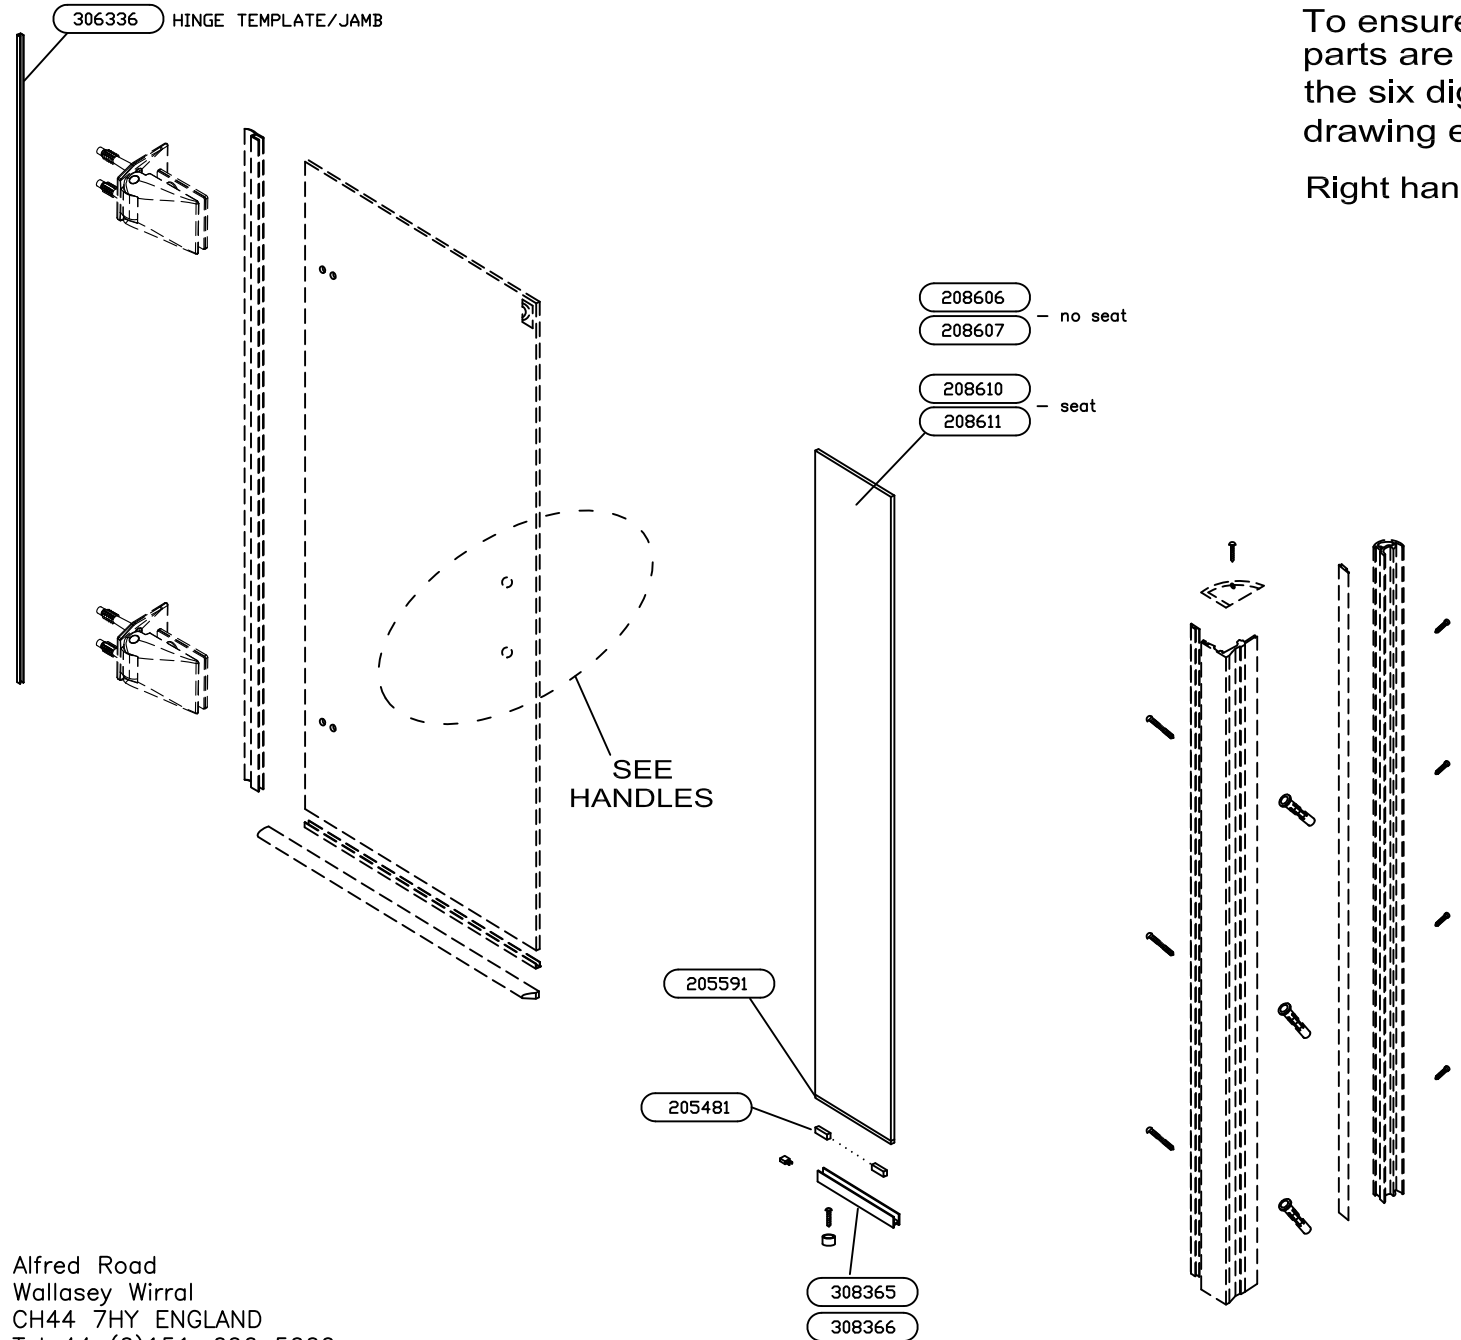

323 Minima inline panel. Used exclusively with 360 inline doors.

To ensure correct replacement parts are sent be ready to quote the six digit part code from this drawing eg 305708

Right hand shown

Alfred Road
Wallasey Wirral
CH44 7HY ENGLAND
Tel 44 (0)151-606 5000
Fax 44 (0)151-638 0303
daryl@daryl-showers.co.uk