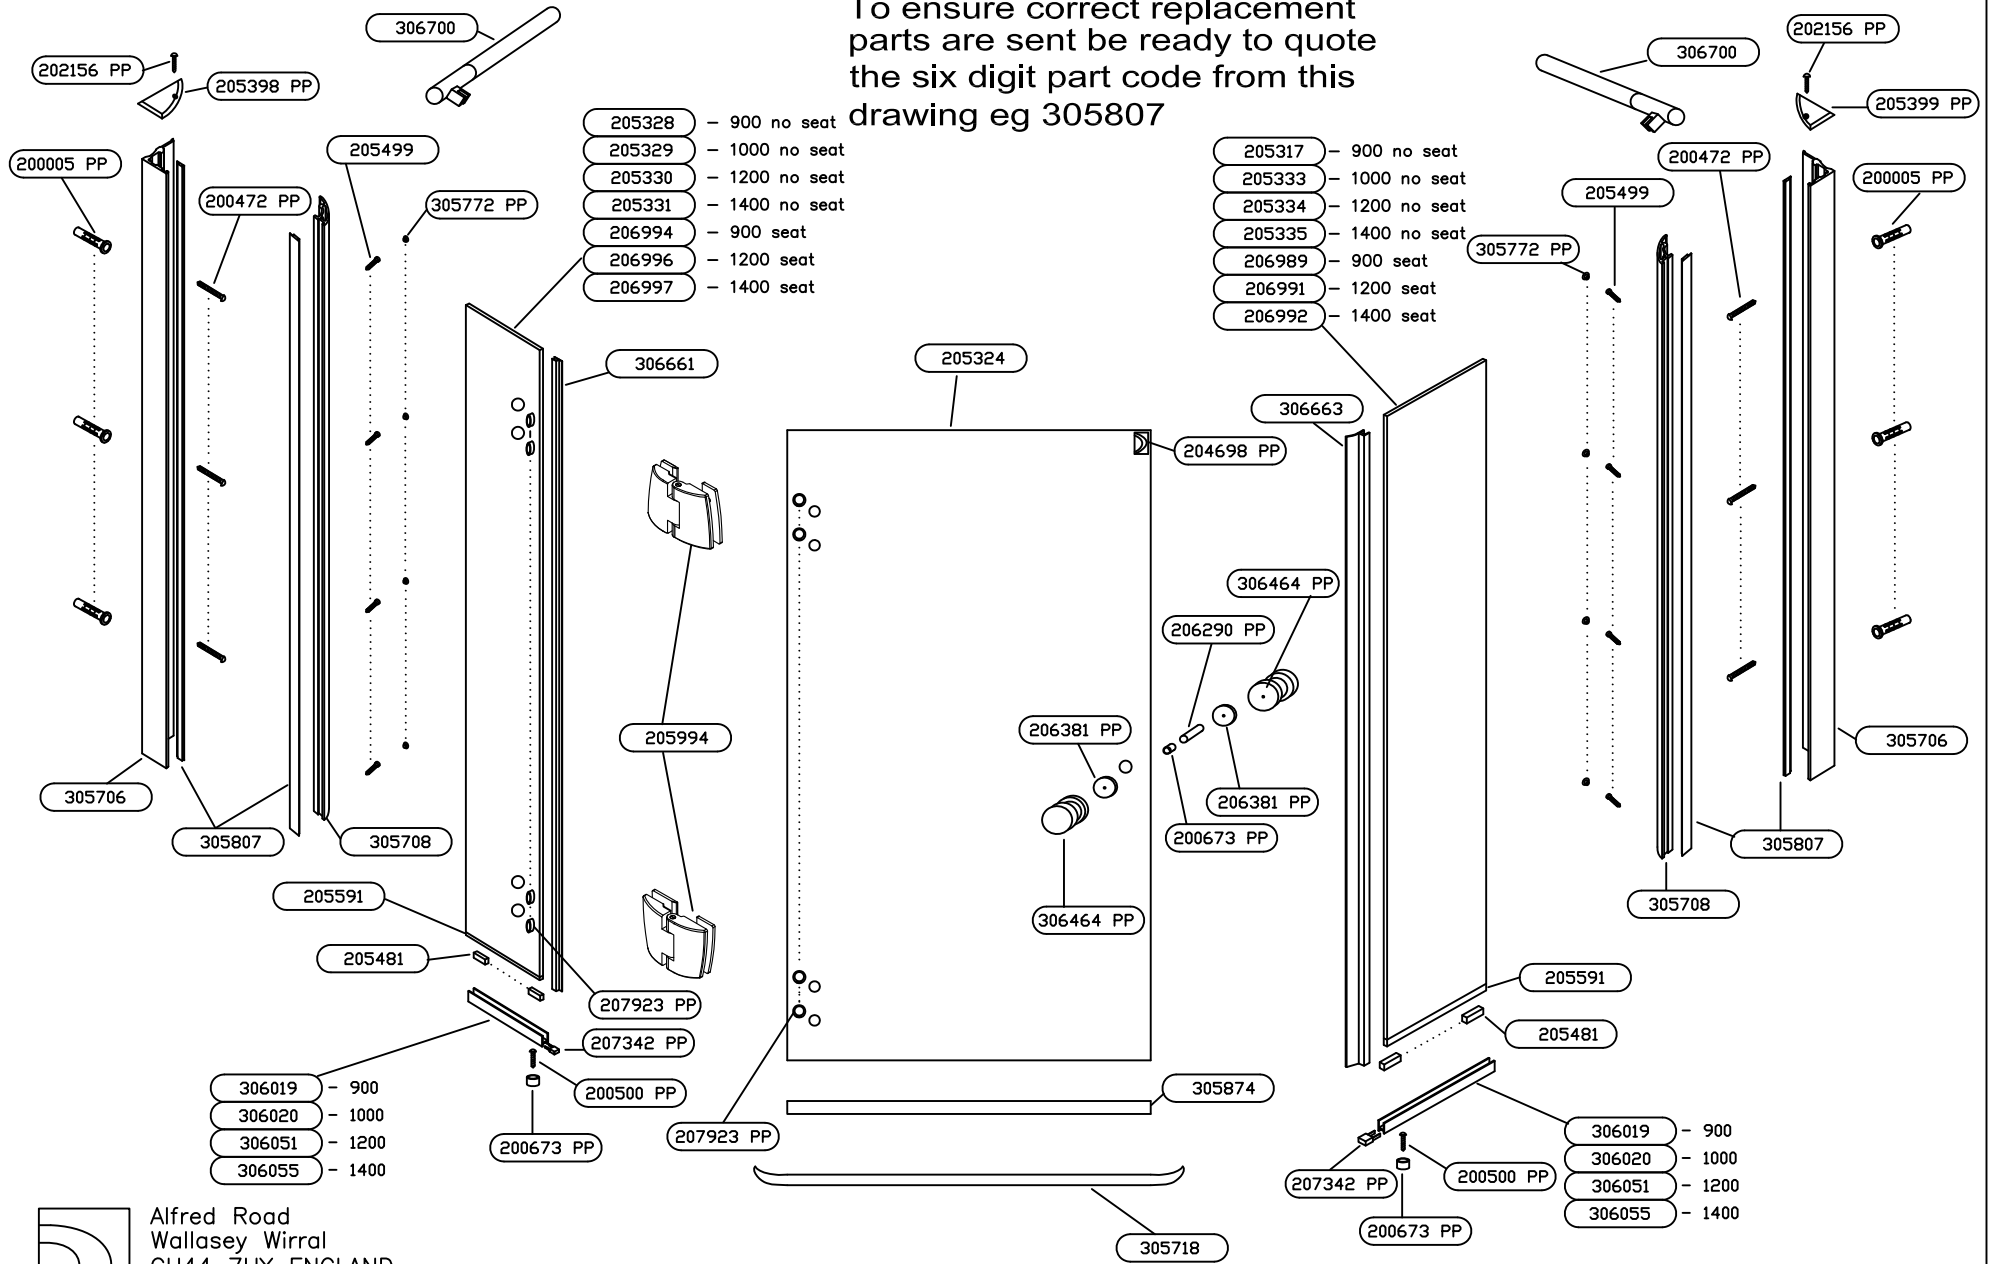

# 305 Minima Pentagon - Round (SF) Handle

EX305(Round Handle)-12

To ensure correct replacement parts are sent be ready to quote the six digit part code from this drawing eg 305807

- 205328 - 900 no seat
- 205329 - 1000 no seat
- 205330 - 1200 no seat
- 205331 - 1400 no seat
- 206994 - 900 seat
- 206996 - 1200 seat
- 206997 - 1400 seat

- 205317 - 900 no seat
- 205333 - 1000 no seat
- 205334 - 1200 no seat
- 205335 - 1400 no seat
- 206989 - 900 seat
- 206991 - 1200 seat
- 206992 - 1400 seat

- 306019 - 900
- 306020 - 1000
- 306051 - 1200
- 306055 - 1400