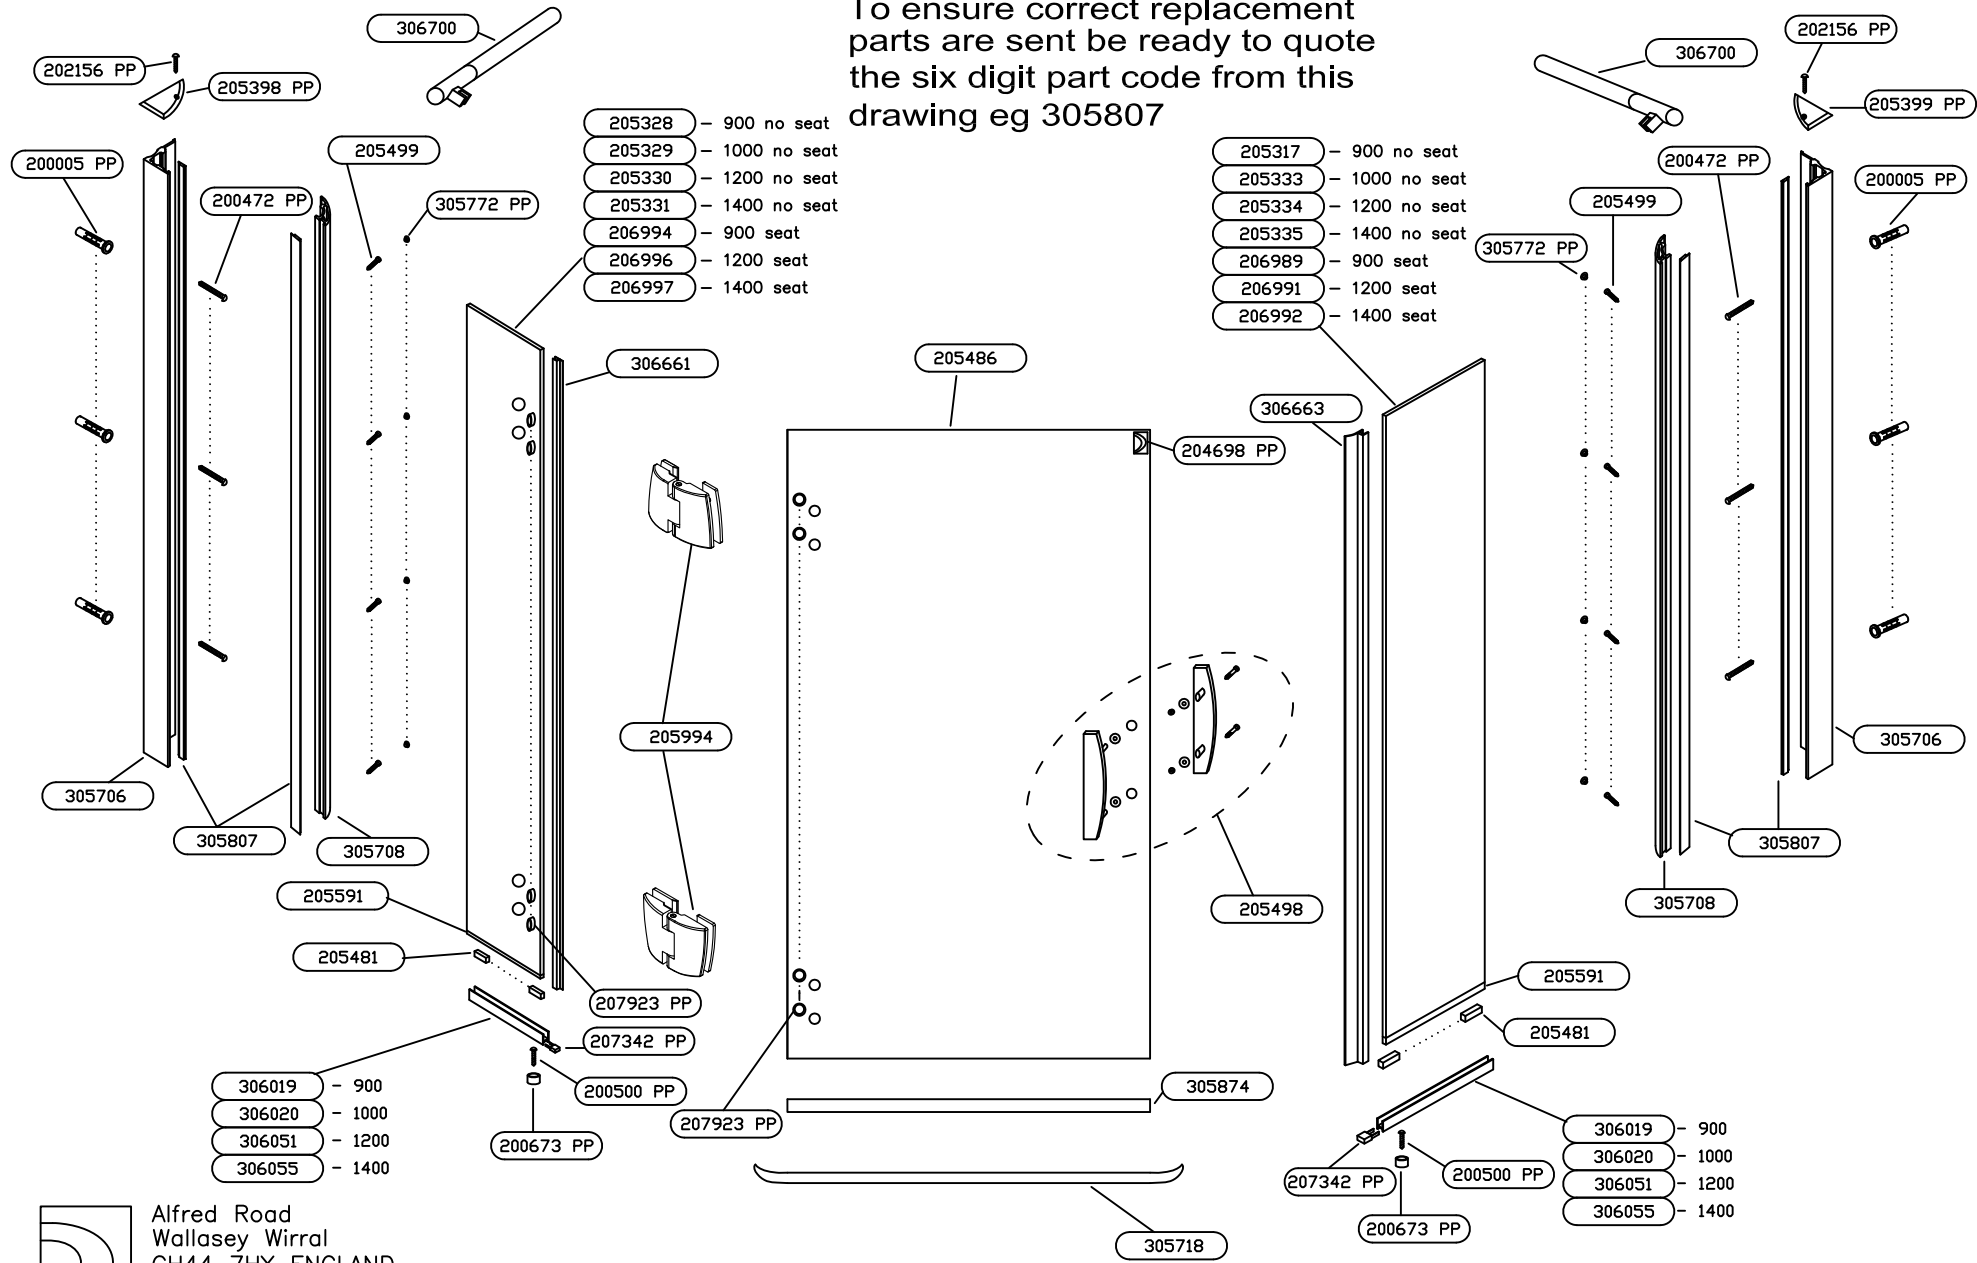

305 Minima Pentagon - D shaped (DF) Handle

To ensure correct replacement parts are sent be ready to quote the six digit part code from this drawing eg 305807

- 205328 - 900 no seat
- 205329 - 1000 no seat
- 205330 - 1200 no seat
- 205331 - 1400 no seat
- 206994 - 900 seat
- 206996 - 1200 seat
- 206997 - 1400 seat

- 205317 - 900 no seat
- 205333 - 1000 no seat
- 205334 - 1200 no seat
- 205335 - 1400 no seat
- 206989 - 900 seat
- 206991 - 1200 seat
- 206992 - 1400 seat

- 306019 - 900
- 306020 - 1000
- 306051 - 1200
- 306055 - 1400