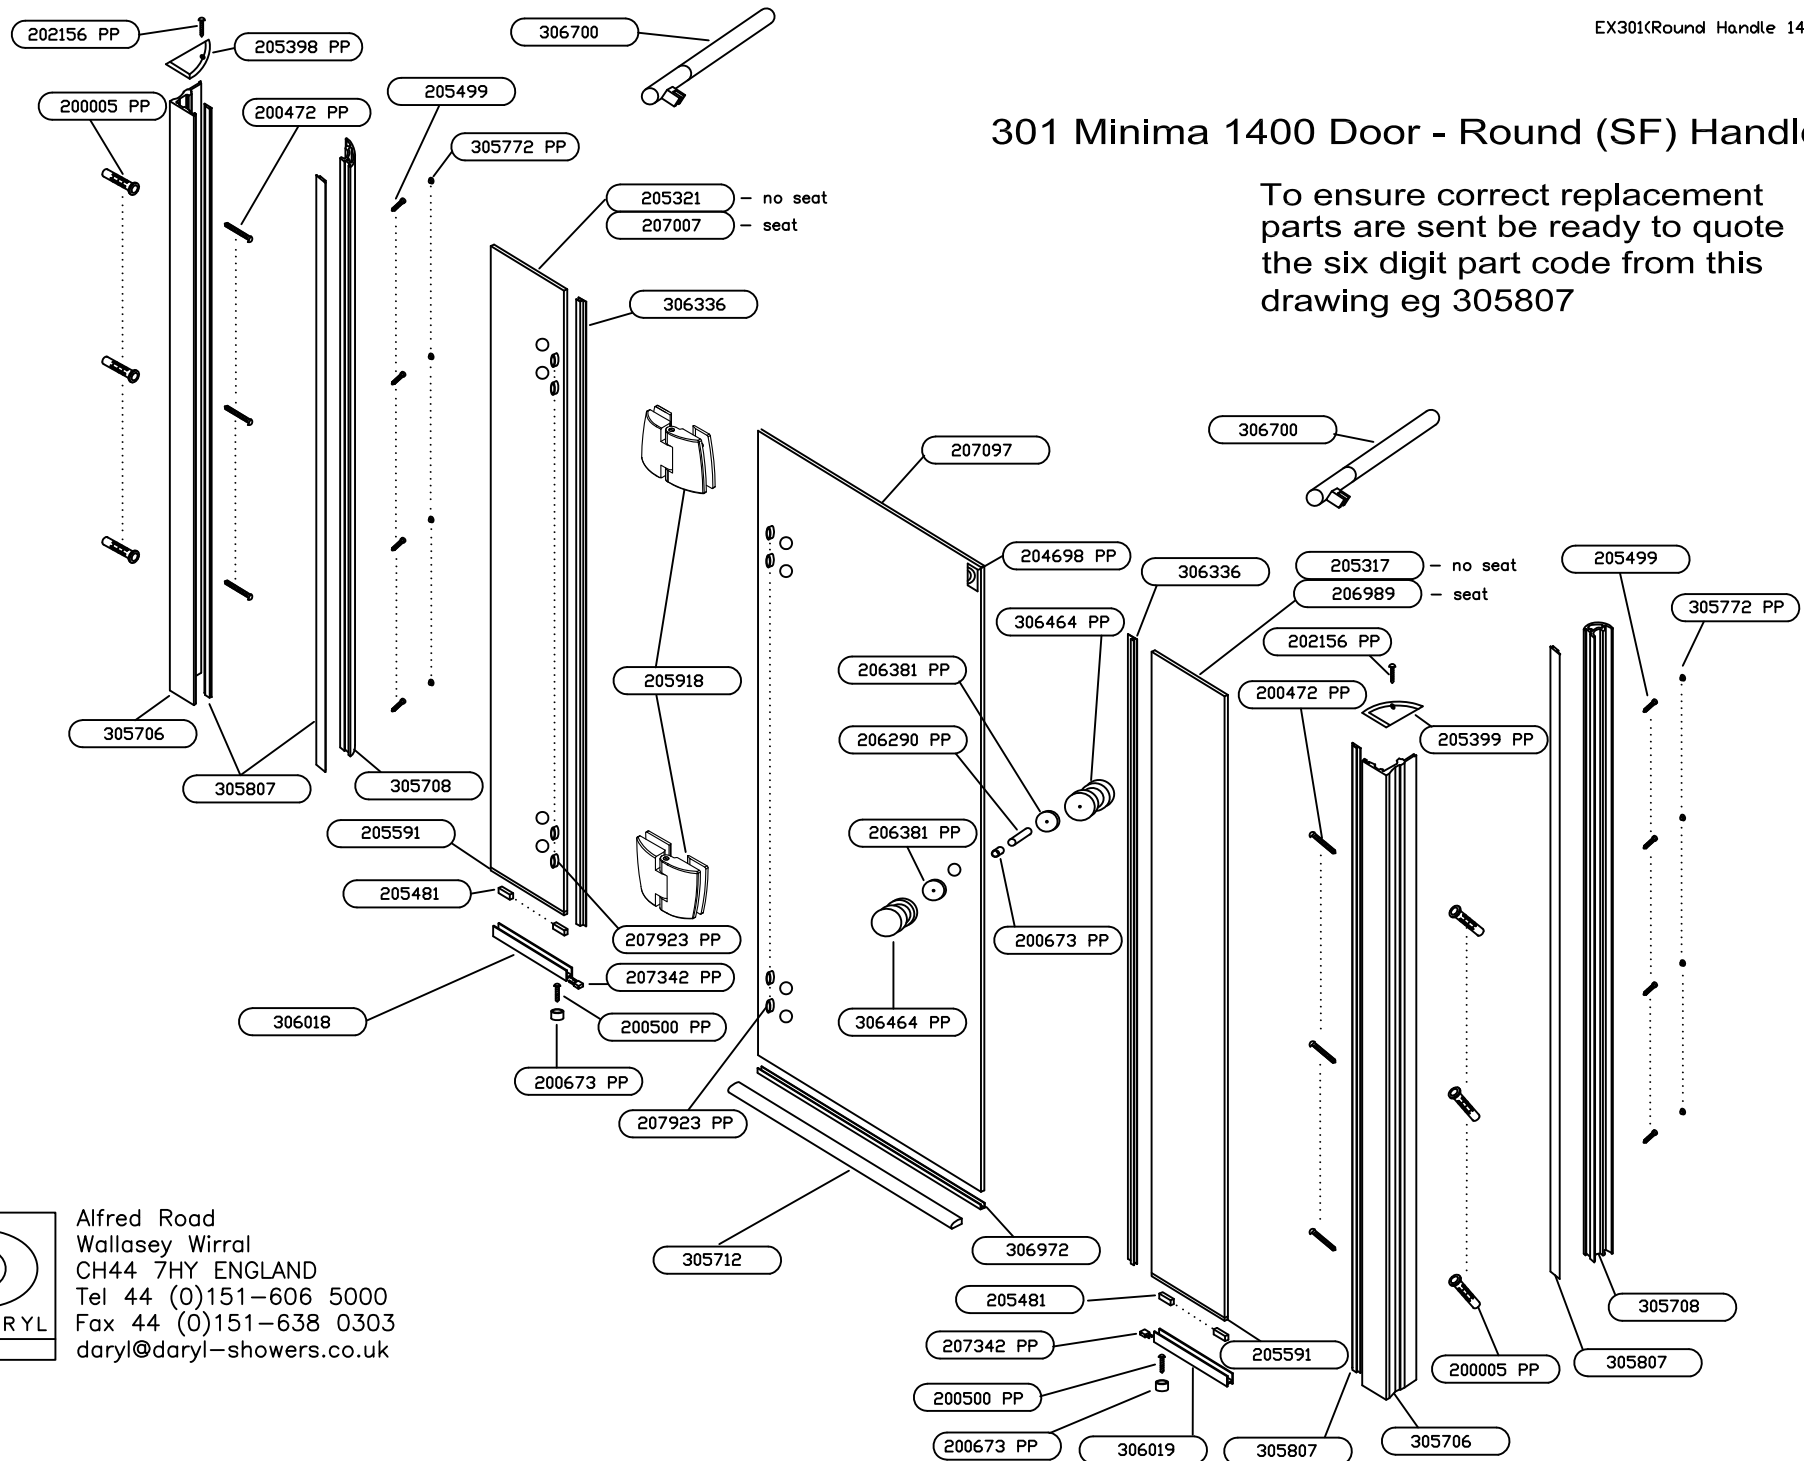

301 Minima 1400 Door - Round (SF) Handle

To ensure correct replacement parts are sent be ready to quote the six digit part code from this drawing eg 305807

Alfred Road
 Wallasey Wirral
 CH44 7HY ENGLAND
 Tel 44 (0)151-606 5000
 Fax 44 (0)151-638 0303
 daryl@daryl-showers.co.uk