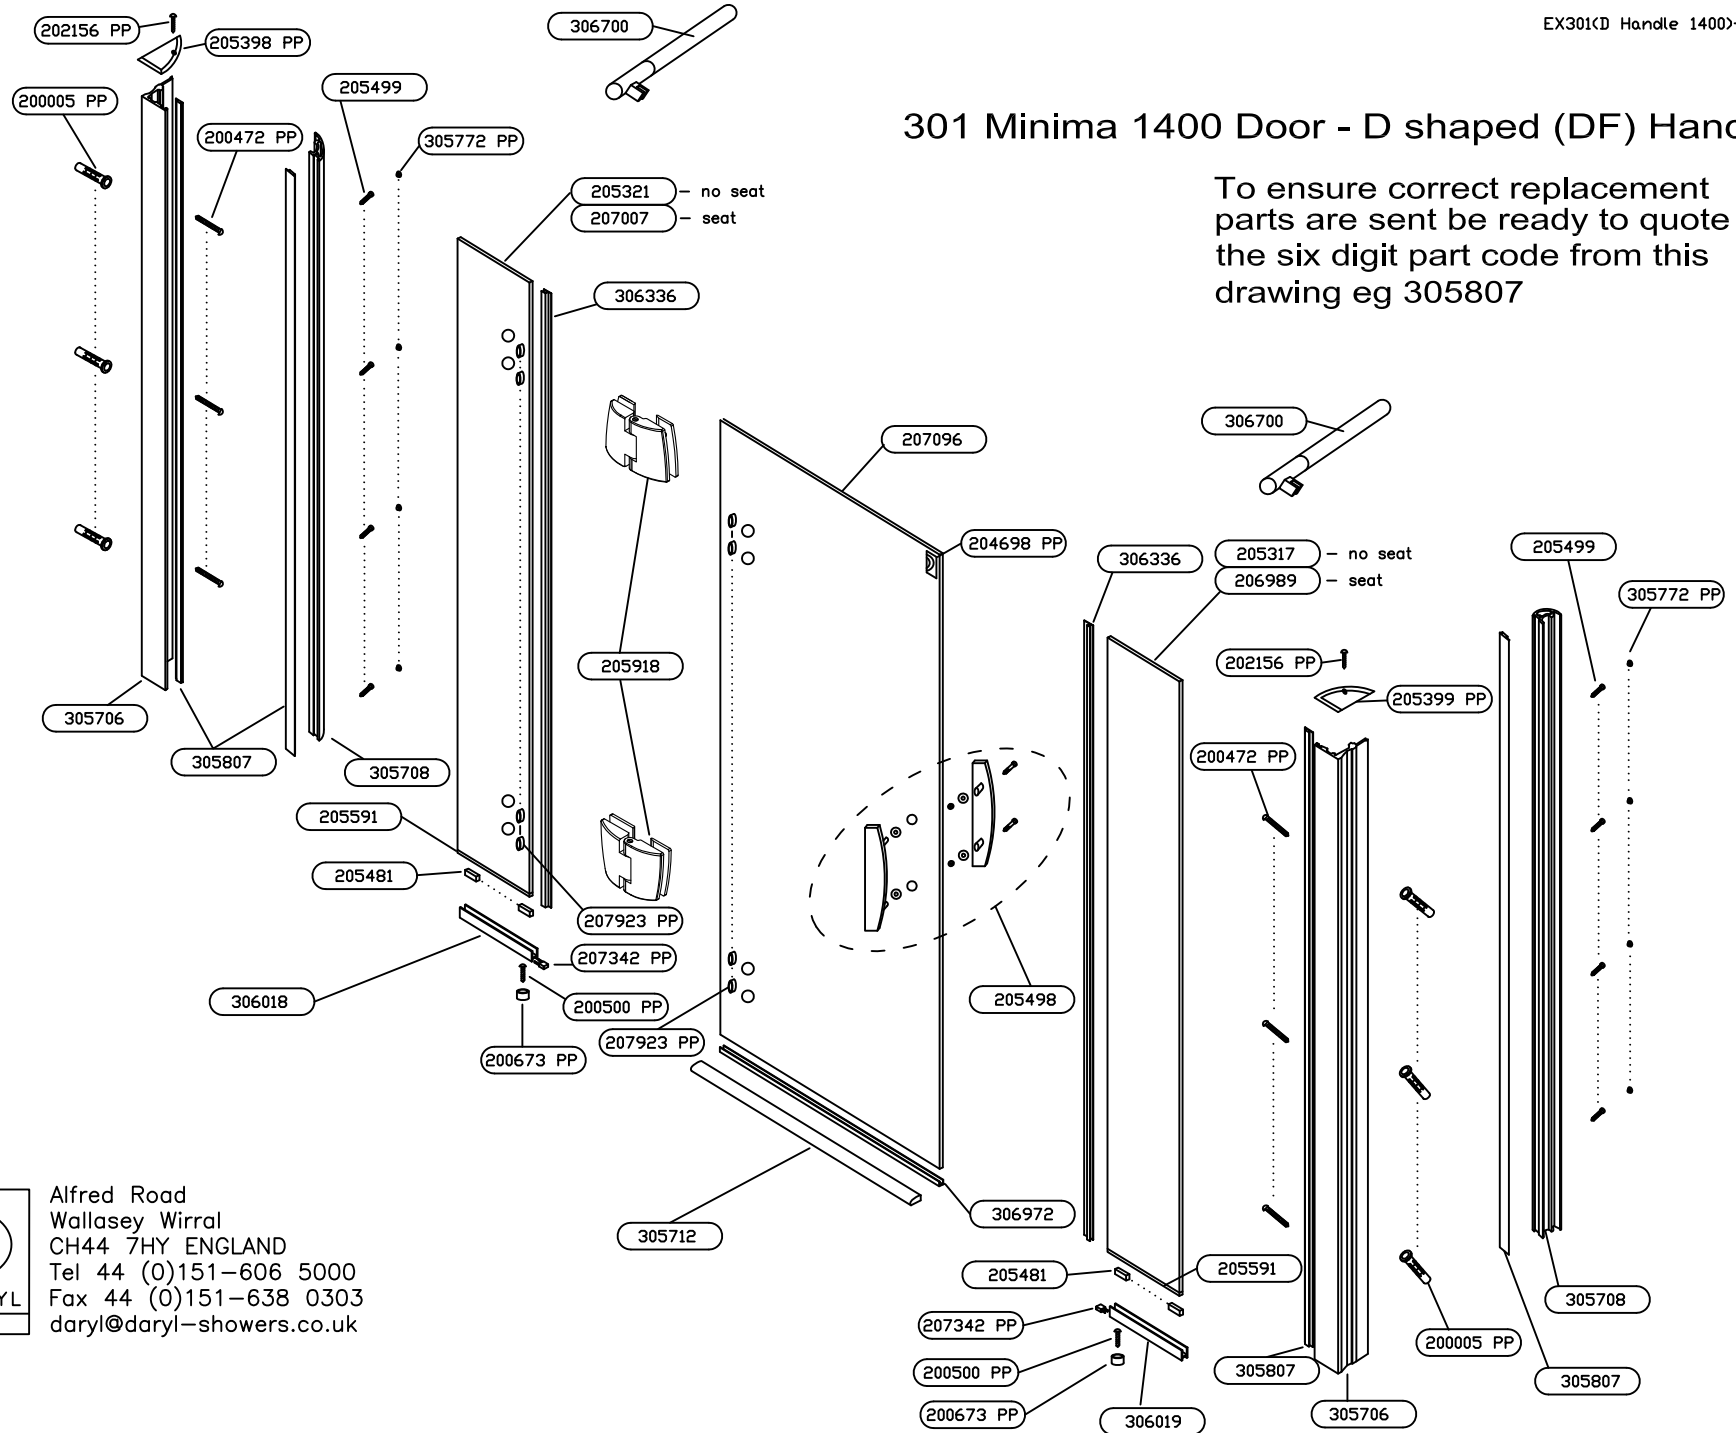

301 Minima 1400 Door - D shaped (DF) Handle

To ensure correct replacement parts are sent be ready to quote the six digit part code from this drawing eg 305807

Alfred Road
Wallasey Wirral
CH44 7HY ENGLAND
Tel 44 (0)151-606 5000
Fax 44 (0)151-638 0303
daryl@daryl-showers.co.uk