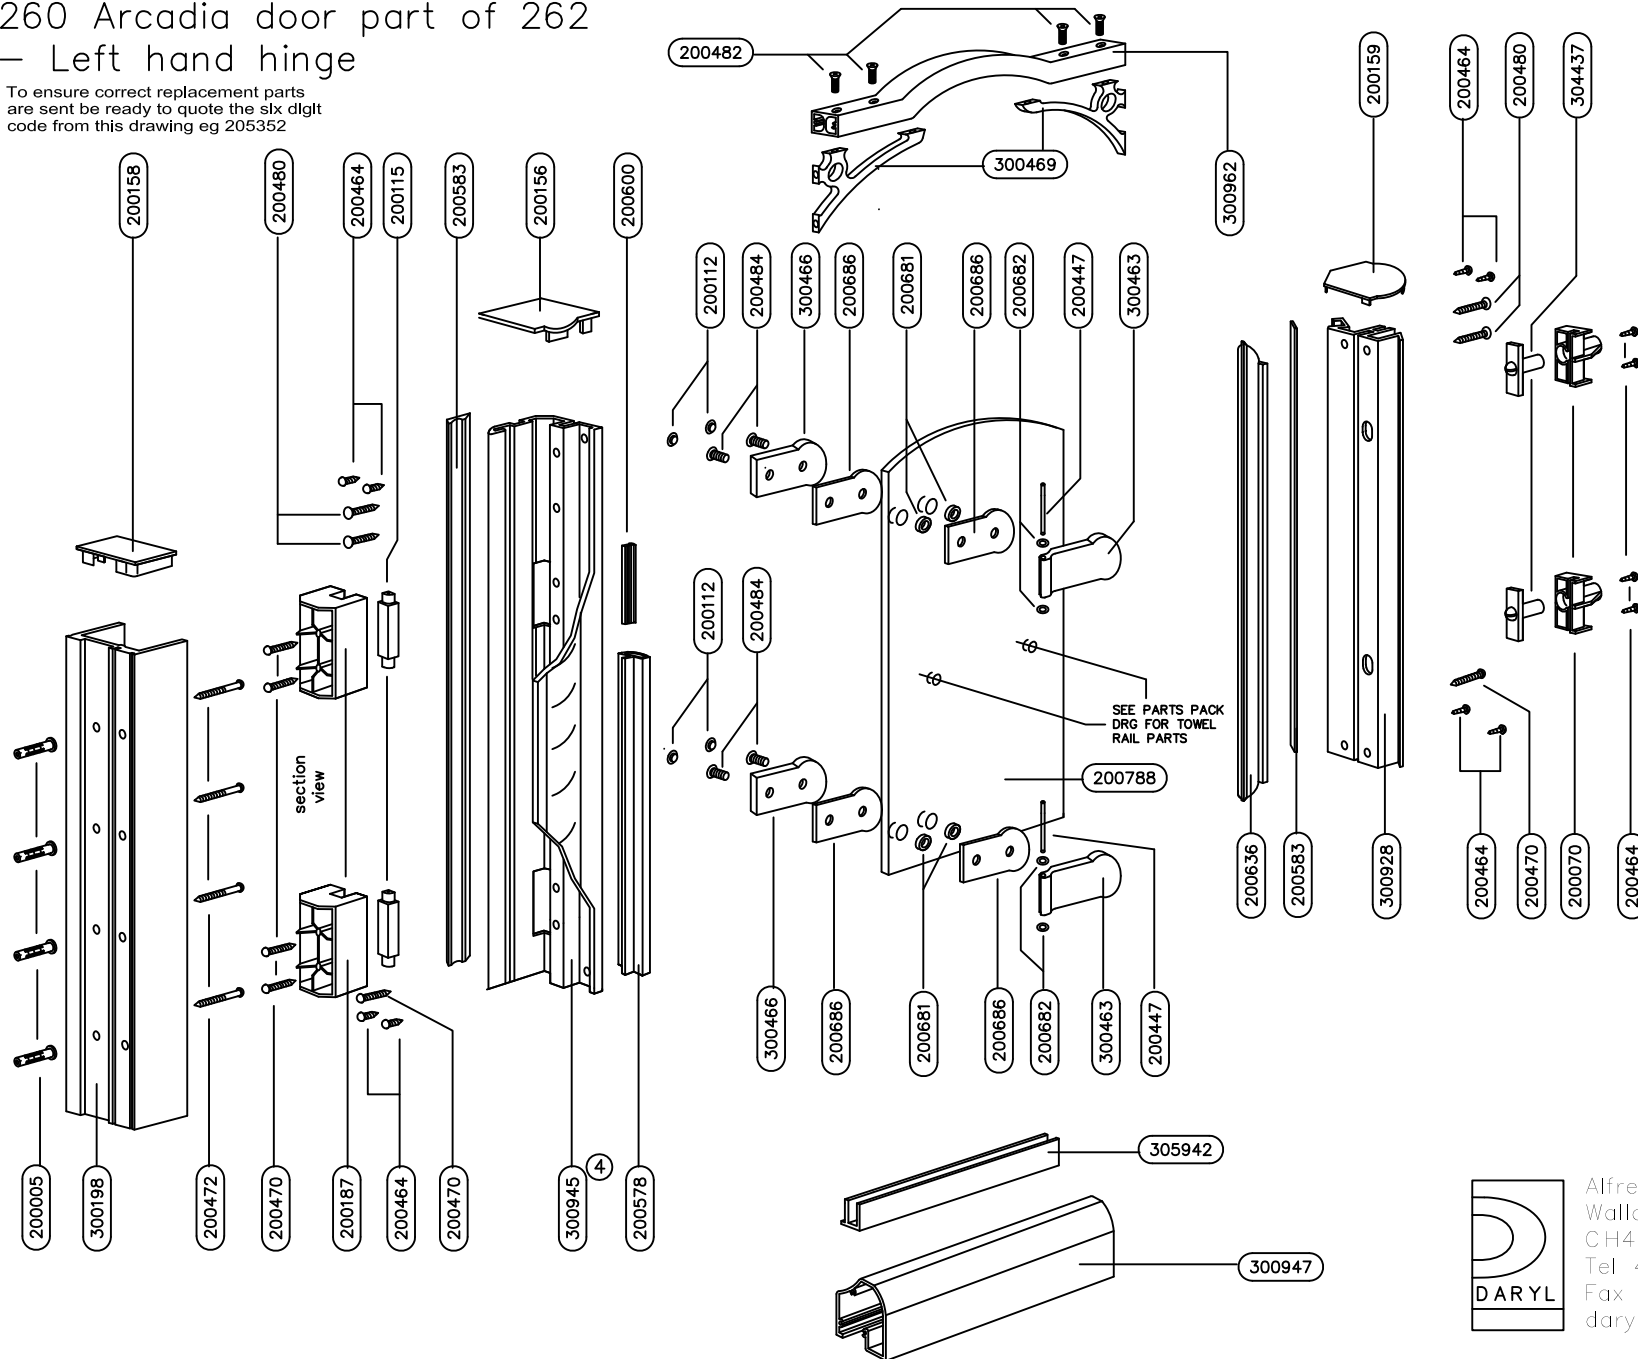

260 Arcadia door part of 262 - Left hand hinge

To ensure correct replacement parts are sent be ready to quote the slx dIgt code from this drawing eg 205352

EX260-4

Alfred Road
Wallasey Wirral
CH44 7HY ENGLAND
Tel 44 (0)151-606 5000
Fax 44 (0)151-638 0303
daryl@daryl-showers.co.uk