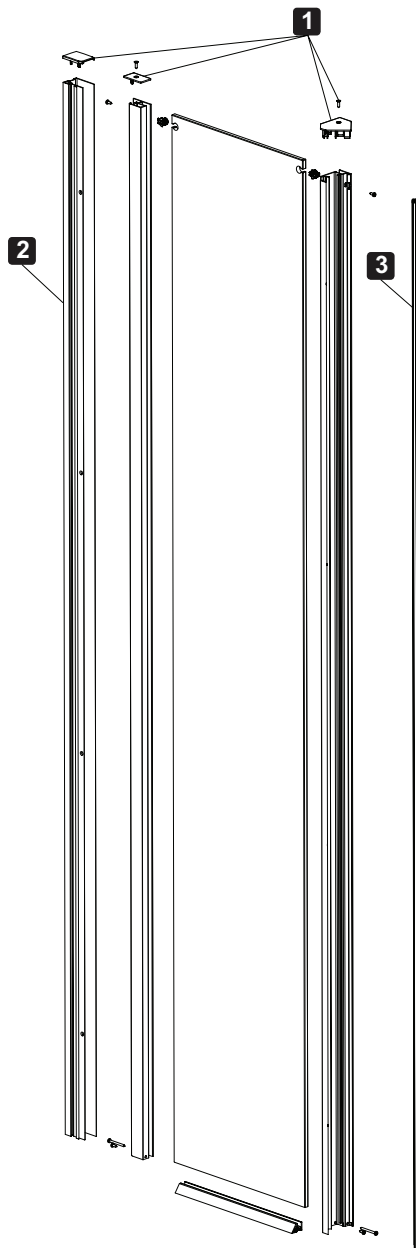

**LH Pent Panel**

**RH Pent Panel**

**LH Pent Panel**

1	1758.127	Top Cap Spare
2	1758.130	Pent/Side Panel Wall Channel Spare
3	1758.131	Pent Vinyl Pack

**RH Pent Panel**

1	1758.127	Top Cap Spare
2	1758.130	Pent/Side Panel Wall Channel Spare
3	1758.131	Pent Vinyl Pack

## Inswing - 1000 to 1200 LH

1	1795.147	Inswing Assy 760 LH Twisted Spare
	1795.150	Inswing Assy 800 LH Twisted Spare
	1795.152	Inswing Assy 900 LH Twisted Spare
	1795.154	Inswing Assy 760 LH Geometric Spare
	1795.155	Inswing Assy 800 LH Geometric Spare
	1795.156	Inswing Assy 900 LH Geometric Spare
2	1795.146	Door Wall Channel
3	1795.171	Inswing Seal Kit 1000 - 1200 LH
4	1795.160	Inswing Top Roller Spare
5	1795.161	Inswing Bottom Roller Spare
6	1795.162	Arm Assy 760/800 LH Spare (For 1000)
	1795.164	Arm Assy 900 LH Spare (For 1000)
7	1795.129	Door Top Cap Spare
8	1795.157	Torsion Door Ball Catch Spare