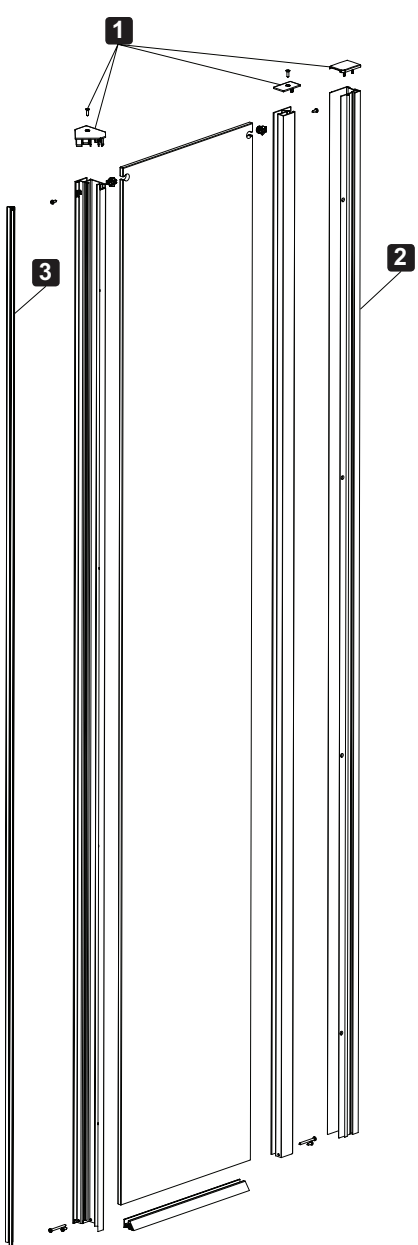

**LH Pent Panel**

**RH Pent Panel**

**LH Pent Panel**

1	1758.127	Top Cap Spare
2	1758.130	Pent/Side Panel Wall Channel Spare
3	1758.131	Pent Vinyl Pack

**RH Pent Panel**

1	1758.127	Top Cap Spare
2	1758.130	Pent/Side Panel Wall Channel Spare
3	1758.131	Pent Vinyl Pack

## Inswing - 1000 to 1200 LH

1	1795.147	Inswing Assy 760 LH Twisted Spare
	1795.150	Inswing Assy 800 LH Twisted Spare
	1795.152	Inswing Assy 900 LH Twisted Spare
	1795.154	Inswing Assy 760 LH Geometric Spare
	1795.155	Inswing Assy 800 LH Geometric Spare
	1795.156	Inswing Assy 900 LH Geometric Spare
2	1795.146	Door Wall Channel
3	1795.171	Inswing Seal Kit 1000 - 1200 LH
4	1795.160	Inswing Top Roller Spare
5	1795.161	Inswing Bottom Roller Spare
6	1795.162	Arm Assy 760/800 LH Spare (For 1000)
	1795.164	Arm Assy 900 LH Spare (For 1000)
7	1795.129	Door Top Cap Spare
8	1795.157	Torsion Door Ball Catch Spare