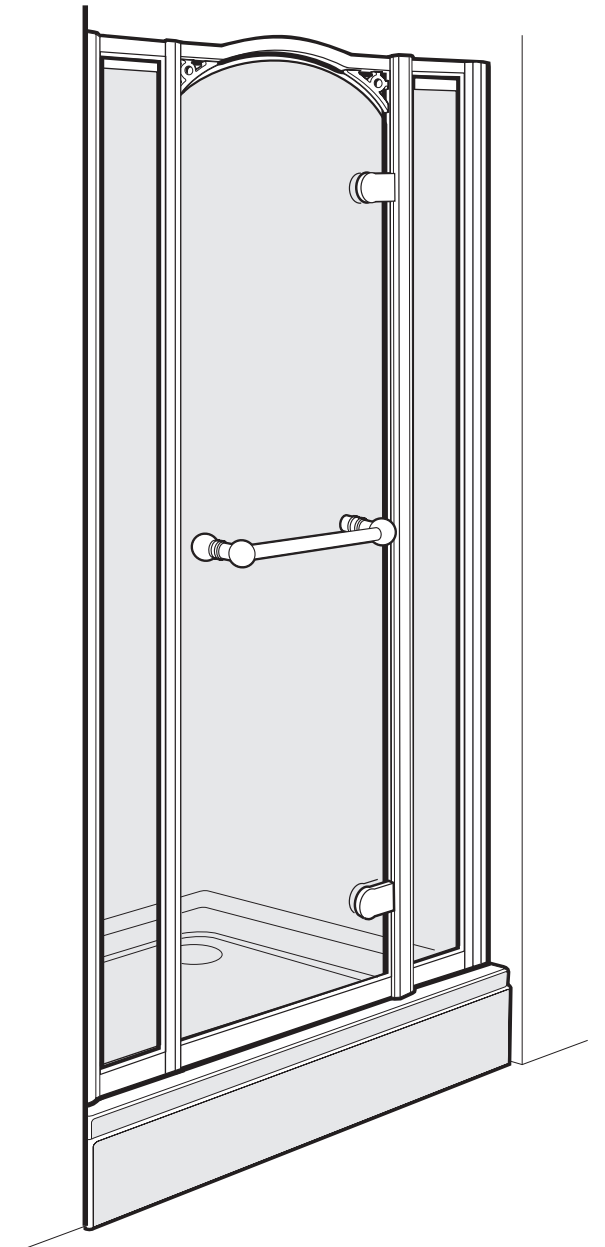

TRAY SIZE	FRAME ADJUSTMENT
1200mm	1176 to 1206mm