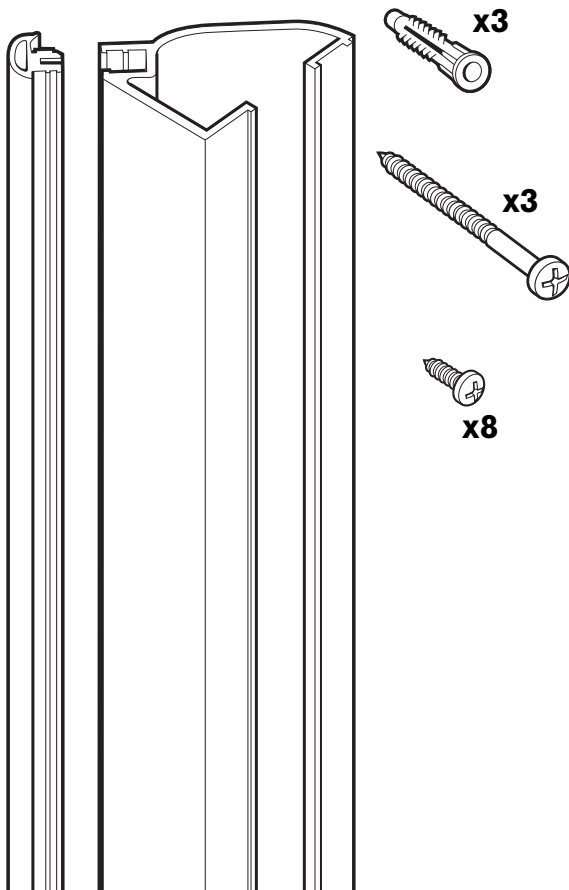

Filler Profile

For fixing Daryl doors and enclosures at angles

MODEL 344

To fix Cyan doors at 135° to a wall

MODEL 334

Fixing for all products at 90° to wall

Made in the UK by:

Kohler Daryl Limited