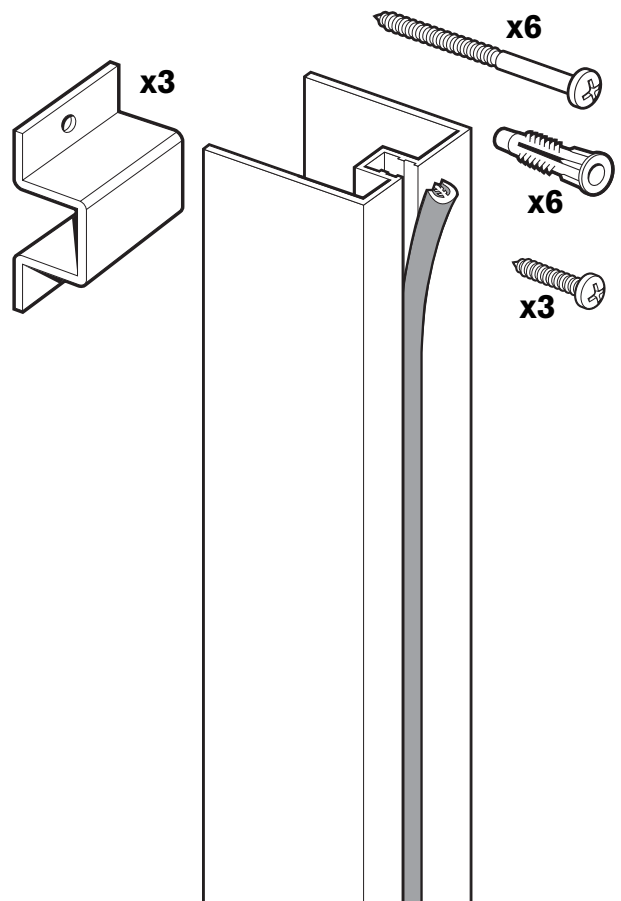

Filler Profile

For fixing Daryl doors and enclosures at angles

MODEL 344

To fix Cyan doors at 135° to a wall

MODEL 334

Fixing for all products at 90° to wall

Made in the UK by:

Kohler Daryl Limited