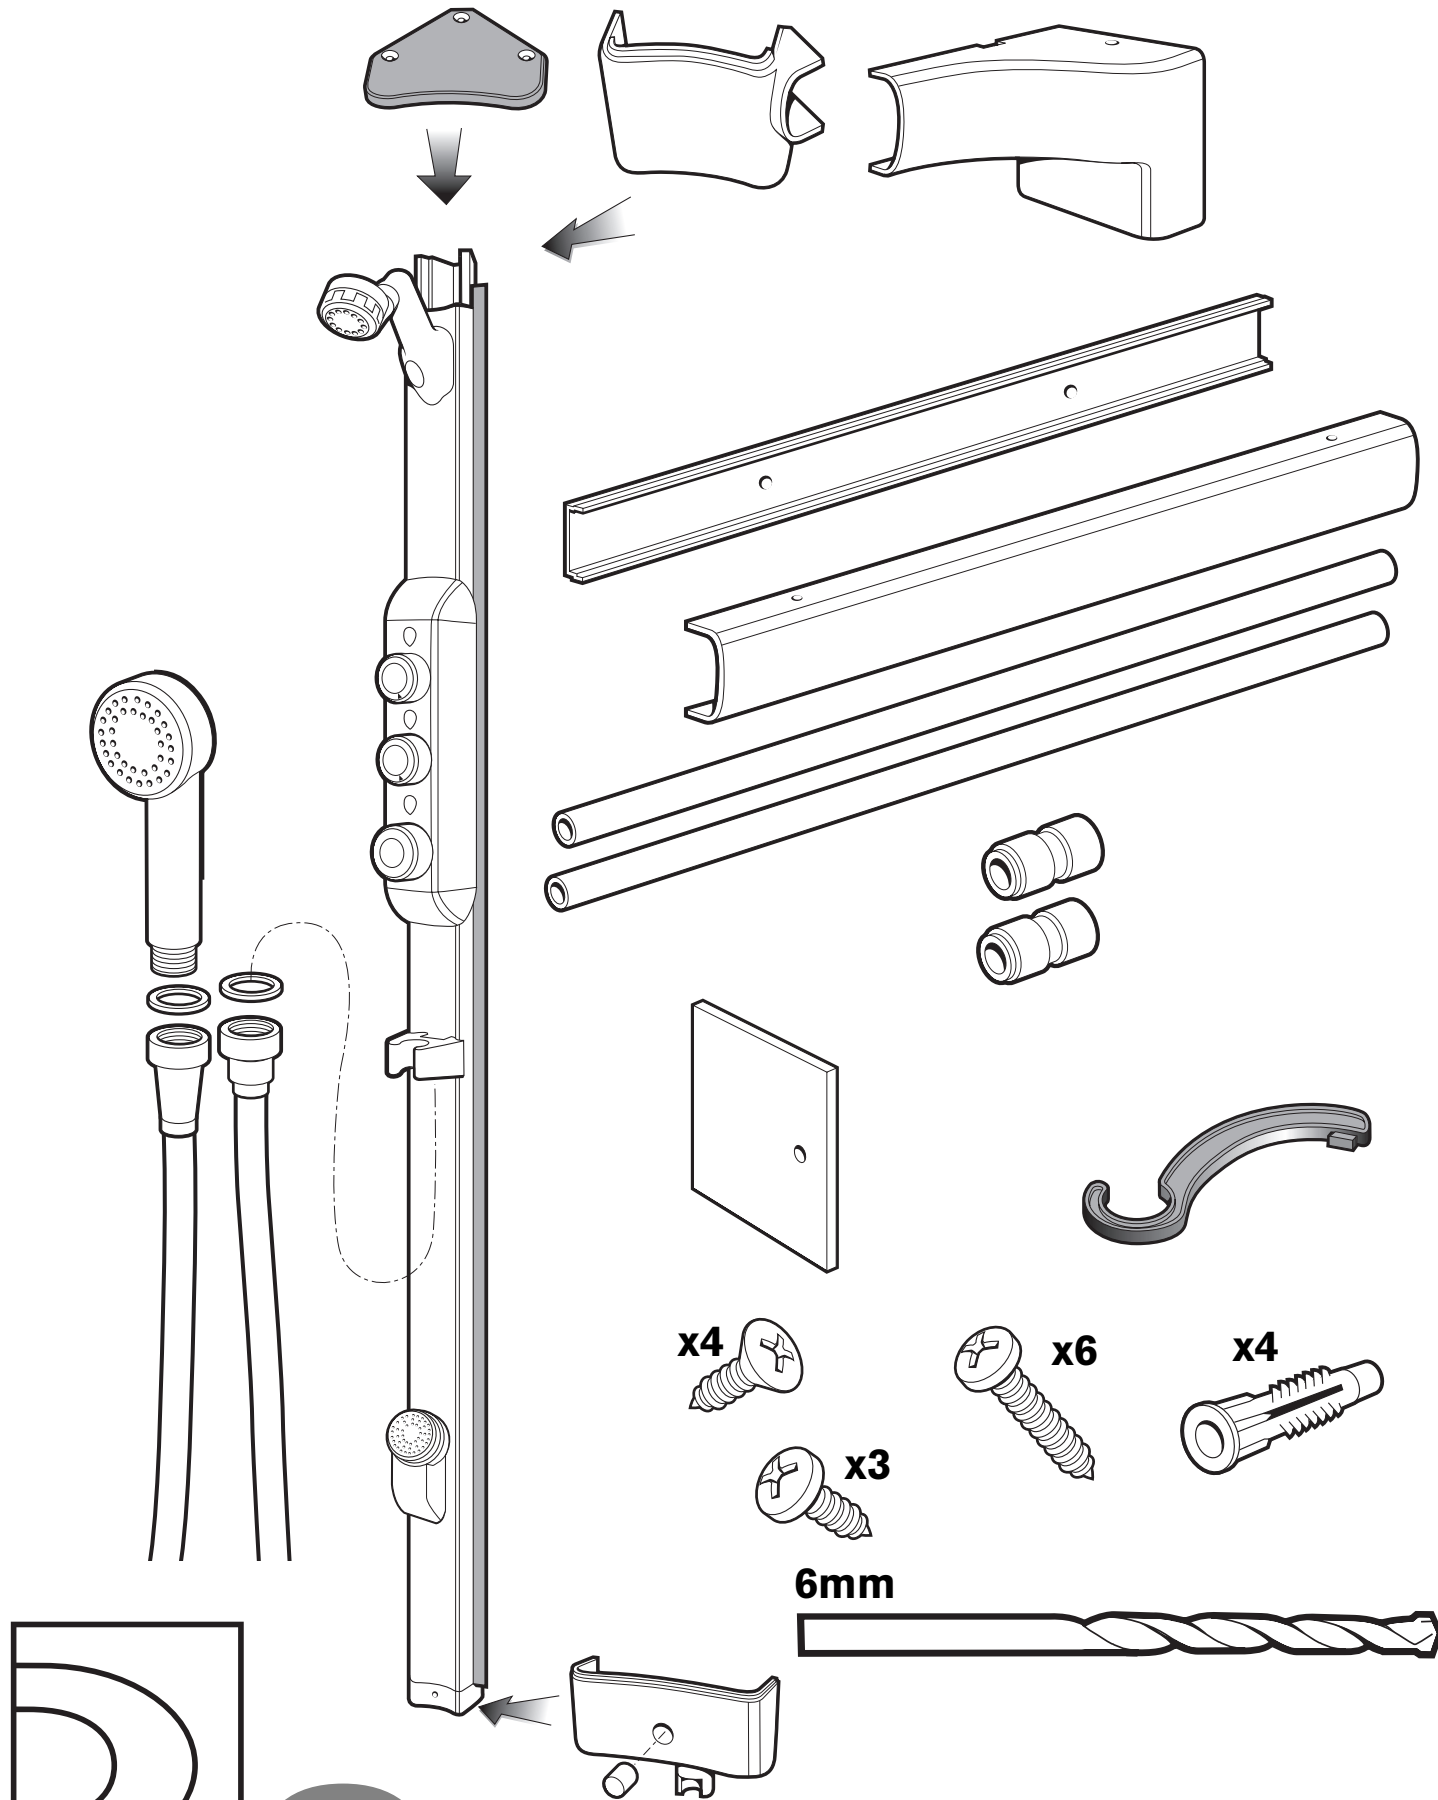

RECOMMENDED SAFETY PRECAUTIONS

Protective footwear when lifting panels

Safety glasses when drilling

NOTE:
Isolation valves are provided to allow isolation of the Hydra Senta. 15mm or 22mm pipework should be used as much as possible, reducing to 10mm. If a pump is fitted, check the manufacturers instructions for the preferred location.

**WATER DELIVERY RATES
(Flow Control Fully Open)**

44 (0)151 606 5000

**Hydra Senta
(401 Extended)**

Kohler Daryl Limited
Alfred Road, Wallasey, Wirral, CH44 7HY England
Tel 44 (0)151 606 5000 Fax 44 (0)151 638 0303
www.daryl-showers.co.uk
E-mail Daryl@daryl-showers.co.uk