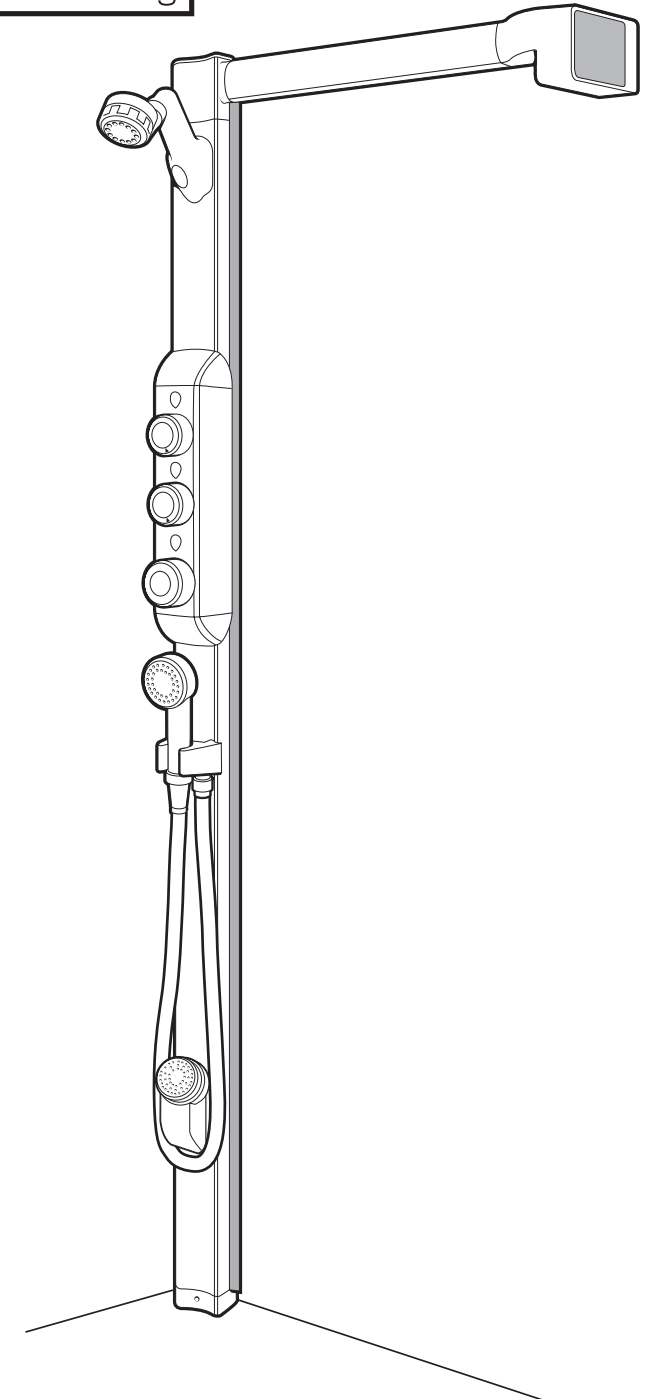

RECOMMENDED SAFETY PRECAUTIONS

Protective footwear when lifting panels

Safety glasses when drilling

NOTE:
Isolation valves are provided to allow isolation of the Hydra Senta. 15mm or 22mm pipework should be used as much as possible, reducing to 10mm. If a pump is fitted, check the manufacturers instructions for the preferred location.

**WATER DELIVERY RATES
(Flow Control Fully Open)**

44 (0)151 606 5000

**Hydra Senta
(401 Extended)**

Kohler Daryl Limited
Alfred Road, Wallasey, Wirral, CH44 7HY England
Tel 44 (0)151 606 5000 Fax 44 (0)151 638 0303
www.daryl-showers.co.uk
E-mail Daryl@daryl-showers.co.uk