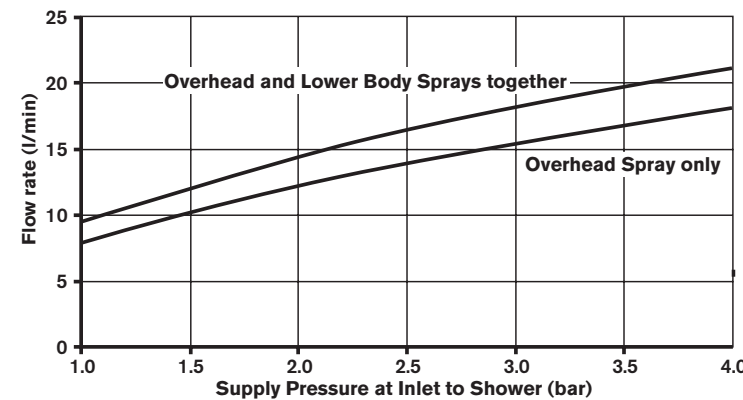

RECOMMENDED SAFETY PRECAUTIONS

Protective footwear when lifting panels

Safety glasses when drilling

NOTE:
Isolation valves are provided to allow isolation of the Hydra Senta. 15mm or 22mm pipework should be used as much as possible, reducing to 10mm. If a pump is fitted, check the manufacturers instructions for the preferred location.

**WATER DELIVERY RATES
(Flow Control Fully Open)**

44 (0)151 606 5000

**Hydra Senta
(401 Extended)**

Kohler Daryl Limited
Alfred Road, Wallasey, Wirral, CH44 7HY England
Tel 44 (0)151 606 5000 Fax 44 (0)151 638 0303
www.daryl-showers.co.uk
E-mail Daryl@daryl-showers.co.uk