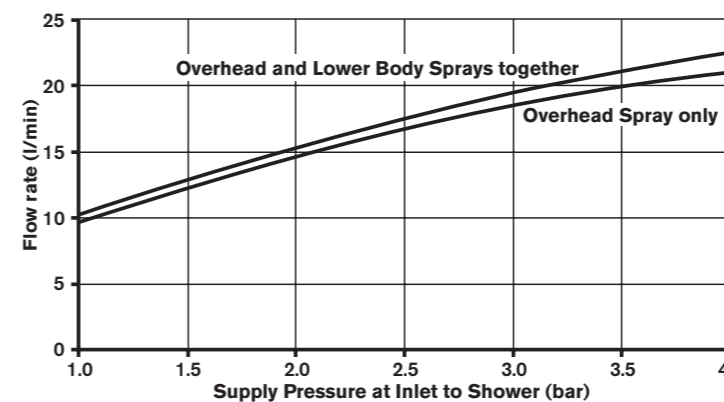

RECOMMENDED SAFETY PRECAUTIONS

Protective footwear when lifting panels

Safety glasses when drilling

NOTE:
Isolation valves are provided to allow isolation of the Hydra Classic. 15mm or 22mm pipework should be used as much as possible, reducing to 10mm. If a pump is fitted, check the manufacturers instructions for the preferred location.

WATER DELIVERY RATES (Flow Control Fully Open)