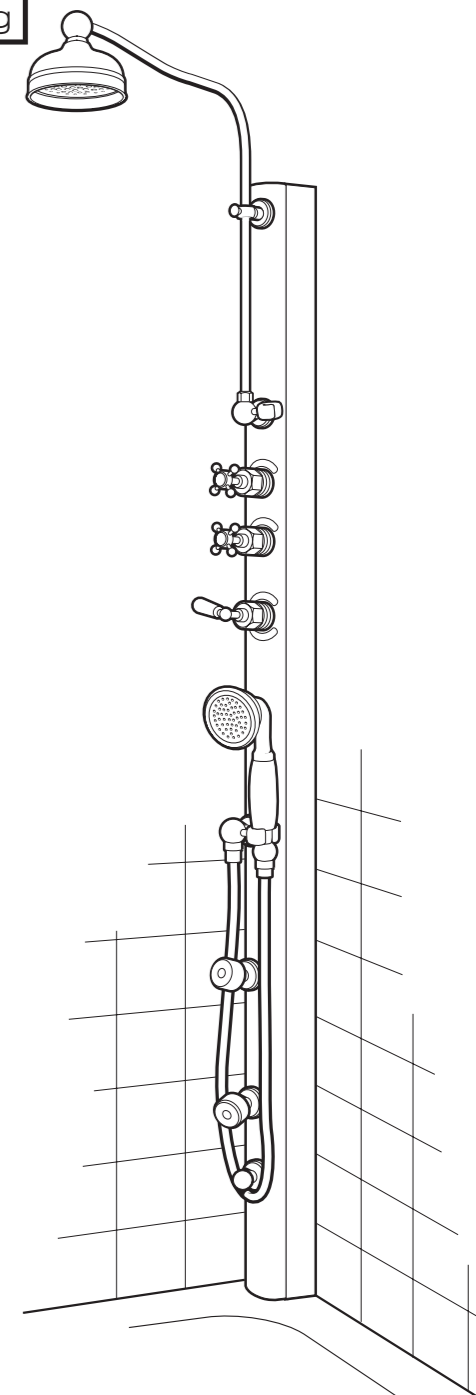

RECOMMENDED SAFETY PRECAUTIONS

Protective footwear when lifting panels

Safety glasses when drilling

NOTE:
Isolation valves are provided to allow isolation of the Hydra Classic. 15mm or 22mm pipework should be used as much as possible, reducing to 10mm. If a pump is fitted, check the manufacturers instructions for the preferred location.

WATER DELIVERY RATES (Flow Control Fully Open)