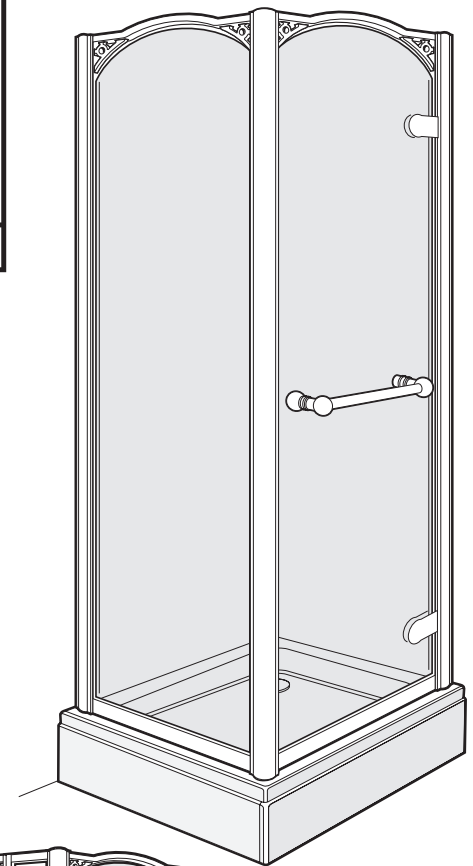

	TRAY SIZE	FRAME ADJUSTMENT
A	762mm	742 to 757mm
	800mm	780 to 795mm
	900mm	880 to 895mm
B	1200 x 762mm	1182 to 1197mm 742 to 757mm
	1200 x 900mm	1182 to 1197mm 880 to 895mm

44 (0)151 606 5000

CFI101D

Arcadia Enclosure (262)