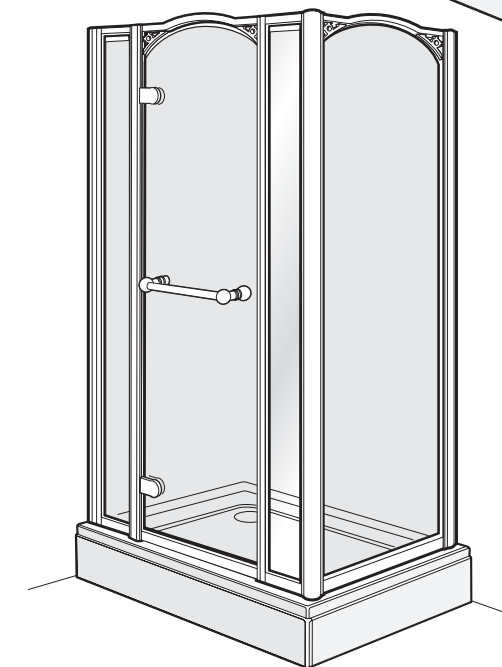

	TRAY SIZE	FRAME ADJUSTMENT
A	762mm	742 to 757mm
	800mm	780 to 795mm
	900mm	880 to 895mm
B	1200 x 762mm	1182 to 1197mm 742 to 757mm
	1200 x 900mm	1182 to 1197mm 880 to 895mm

44 (0)151 606 5000

CFI101D

Arcadia Enclosure (262)