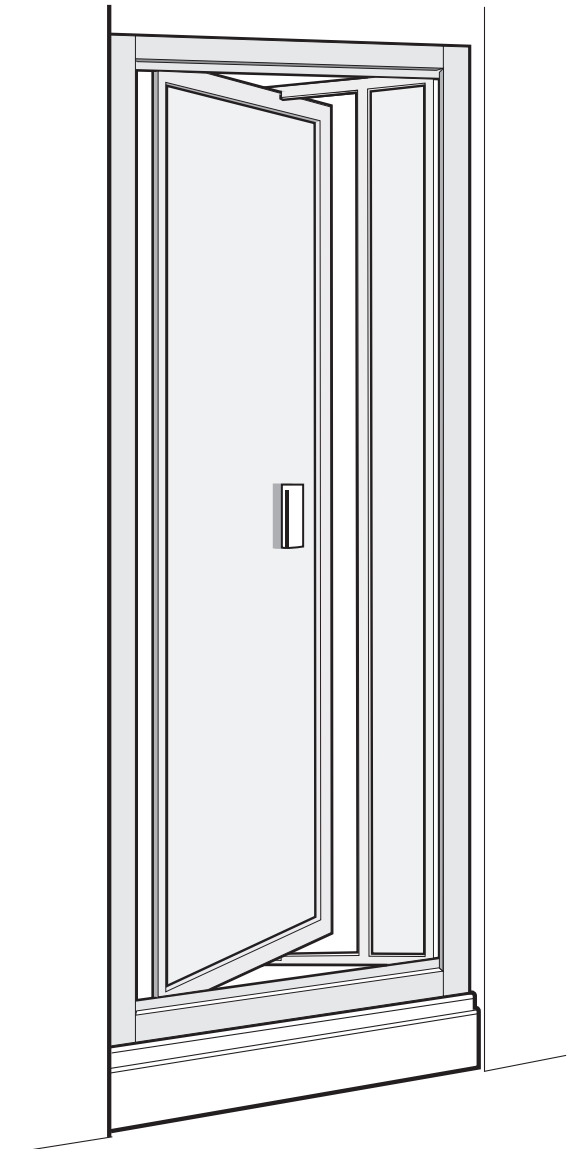

	TRAY SIZE	FRAME ADJUSTMENT
	700mm 762 or 800mm 900mm 1000mm	668 to 734mm 720 to 786mm 834 to 900mm 949 to 1015mm
	1200mm	1134 to 1200mm
	1600mm	1551 to 1617mm

**44 (0)151 606 5000**