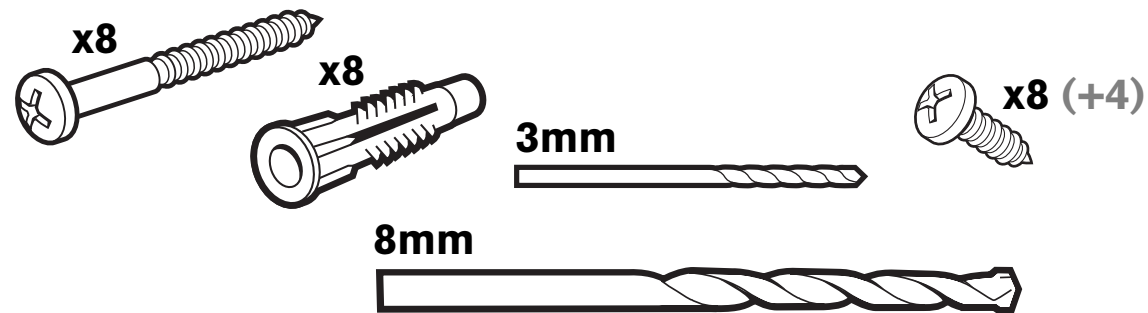

	TRAY SIZE	FRAME ADJUSTMENT
	700mm 762 or 800mm 900mm 1000mm	668 to 734mm 720 to 786mm 834 to 900mm 949 to 1015mm
	1200mm	1134 to 1200mm
	1600mm	1551 to 1617mm

**44 (0)151 606 5000**