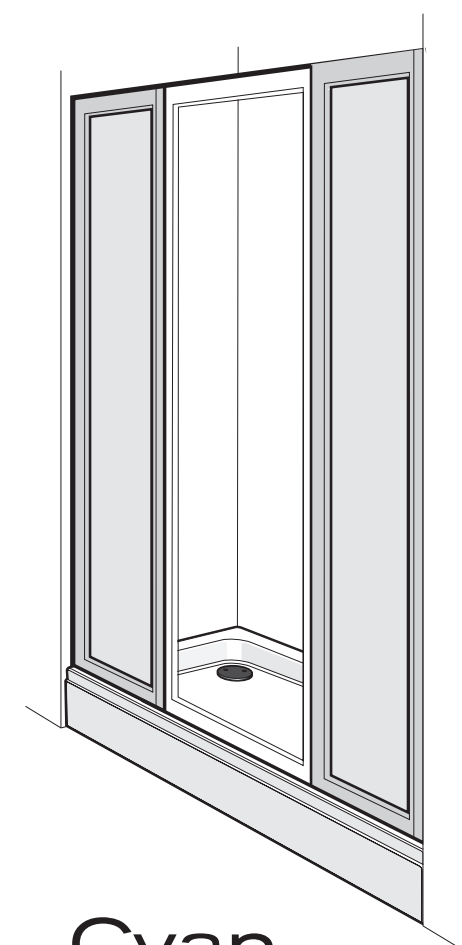

These items can be found in the door parts pack

x12
x8
x8
3mm
8mm

RECOMMENDED SAFETY PRECAUTIONS

Protective footwear when lifting panels

Safety glasses when drilling

Cyan in-line panel (621)

Made in the UK by:
Kohler Daryl Limited
 Alfred Road, Wallasey, Wirral, CH44 7HY England
 Tel 44 (0)151 606 5000 Fax 44 (0)151 638 0303
 www.daryl-showers.co.uk
 E-mail Daryl@daryl-showers.co.uk

44 (0)151 606 5000

NOTE: BOTH WALL CHANNELS MUST BE INSTALLED BEFORE FITTING INLINE PANELS.

24 hrs