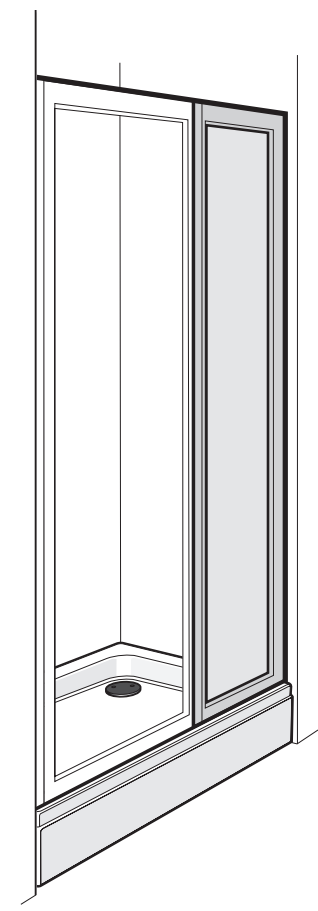

These items can be found in the door parts pack

x12
x8
x8
3mm
8mm

RECOMMENDED SAFETY PRECAUTIONS

Protective footwear when lifting panels

Safety glasses when drilling

Cyan in-line panel (621)

Made in the UK by:
Kohler Daryl Limited
 Alfred Road, Wallasey, Wirral, CH44 7HY England
 Tel 44 (0)151 606 5000 Fax 44 (0)151 638 0303
 www.daryl-showers.co.uk
 E-mail Daryl@daryl-showers.co.uk

44 (0)151 606 5000

NOTE: BOTH WALL CHANNELS MUST BE INSTALLED BEFORE FITTING INLINE PANELS.

24 hrs