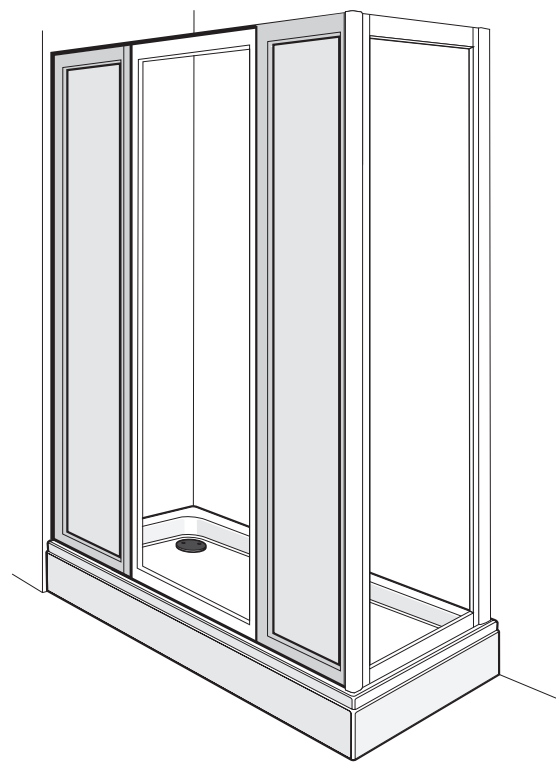

These items can be found in the door parts pack

x12
x8
x8
3mm
8mm

RECOMMENDED SAFETY PRECAUTIONS

Protective footwear when lifting panels

Safety glasses when drilling

Cyan in-line panel (621)

Made in the UK by:
Kohler Daryl Limited
 Alfred Road, Wallasey, Wirral, CH44 7HY England
 Tel 44 (0)151 606 5000 Fax 44 (0)151 638 0303
 www.daryl-showers.co.uk
 E-mail Daryl@daryl-showers.co.uk

44 (0)151 606 5000

NOTE: BOTH WALL CHANNELS MUST BE INSTALLED BEFORE FITTING INLINE PANELS.

24 hrs