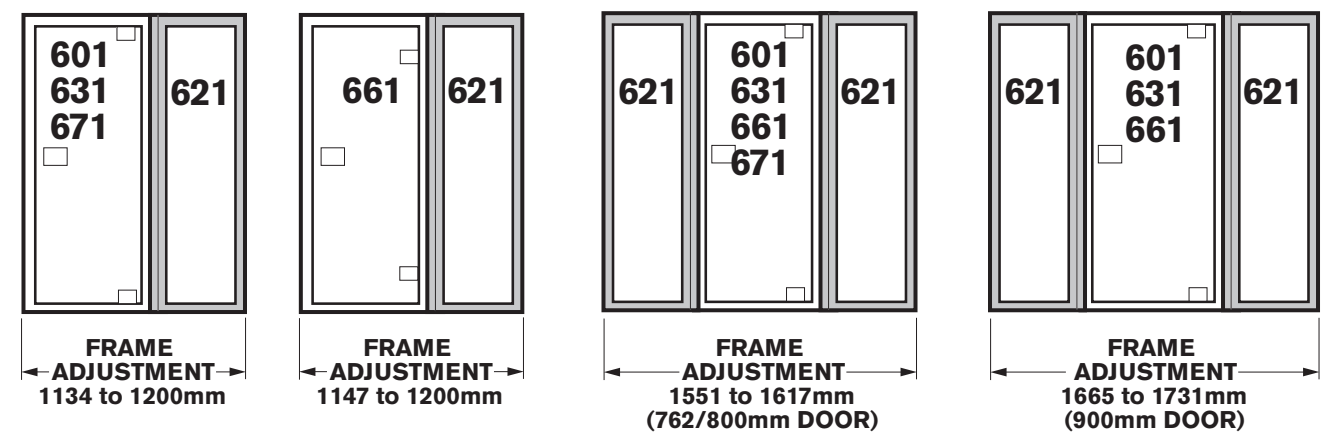

These items can be found in the door parts pack

x12
x8
x8
3mm
8mm

RECOMMENDED SAFETY PRECAUTIONS

Protective footwear when lifting panels

Safety glasses when drilling

Cyan in-line panel (621)

Made in the UK by:
Kohler Daryl Limited
 Alfred Road, Wallasey, Wirral, CH44 7HY England
 Tel 44 (0)151 606 5000 Fax 44 (0)151 638 0303
 www.daryl-showers.co.uk
 E-mail Daryl@daryl-showers.co.uk

44 (0)151 606 5000

NOTE: BOTH WALL CHANNELS MUST BE INSTALLED BEFORE FITTING INLINE PANELS.

24 hrs