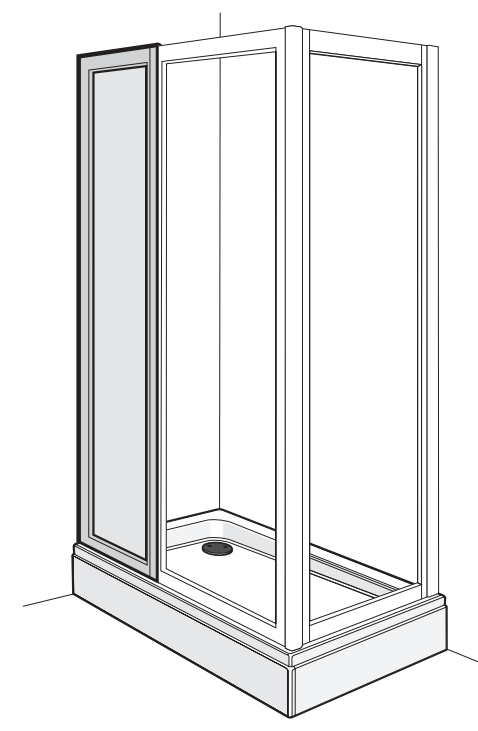

These items can be found in the door parts pack

x12
x8
x8
3mm
8mm

RECOMMENDED SAFETY PRECAUTIONS

Protective footwear when lifting panels

Safety glasses when drilling

Cyan in-line panel (621)

Made in the UK by:
Kohler Daryl Limited
 Alfred Road, Wallasey, Wirral, CH44 7HY England
 Tel 44 (0)151 606 5000 Fax 44 (0)151 638 0303
 www.daryl-showers.co.uk
 E-mail Daryl@daryl-showers.co.uk

44 (0)151 606 5000

NOTE: BOTH WALL CHANNELS MUST BE INSTALLED BEFORE FITTING INLINE PANELS.

24 hrs