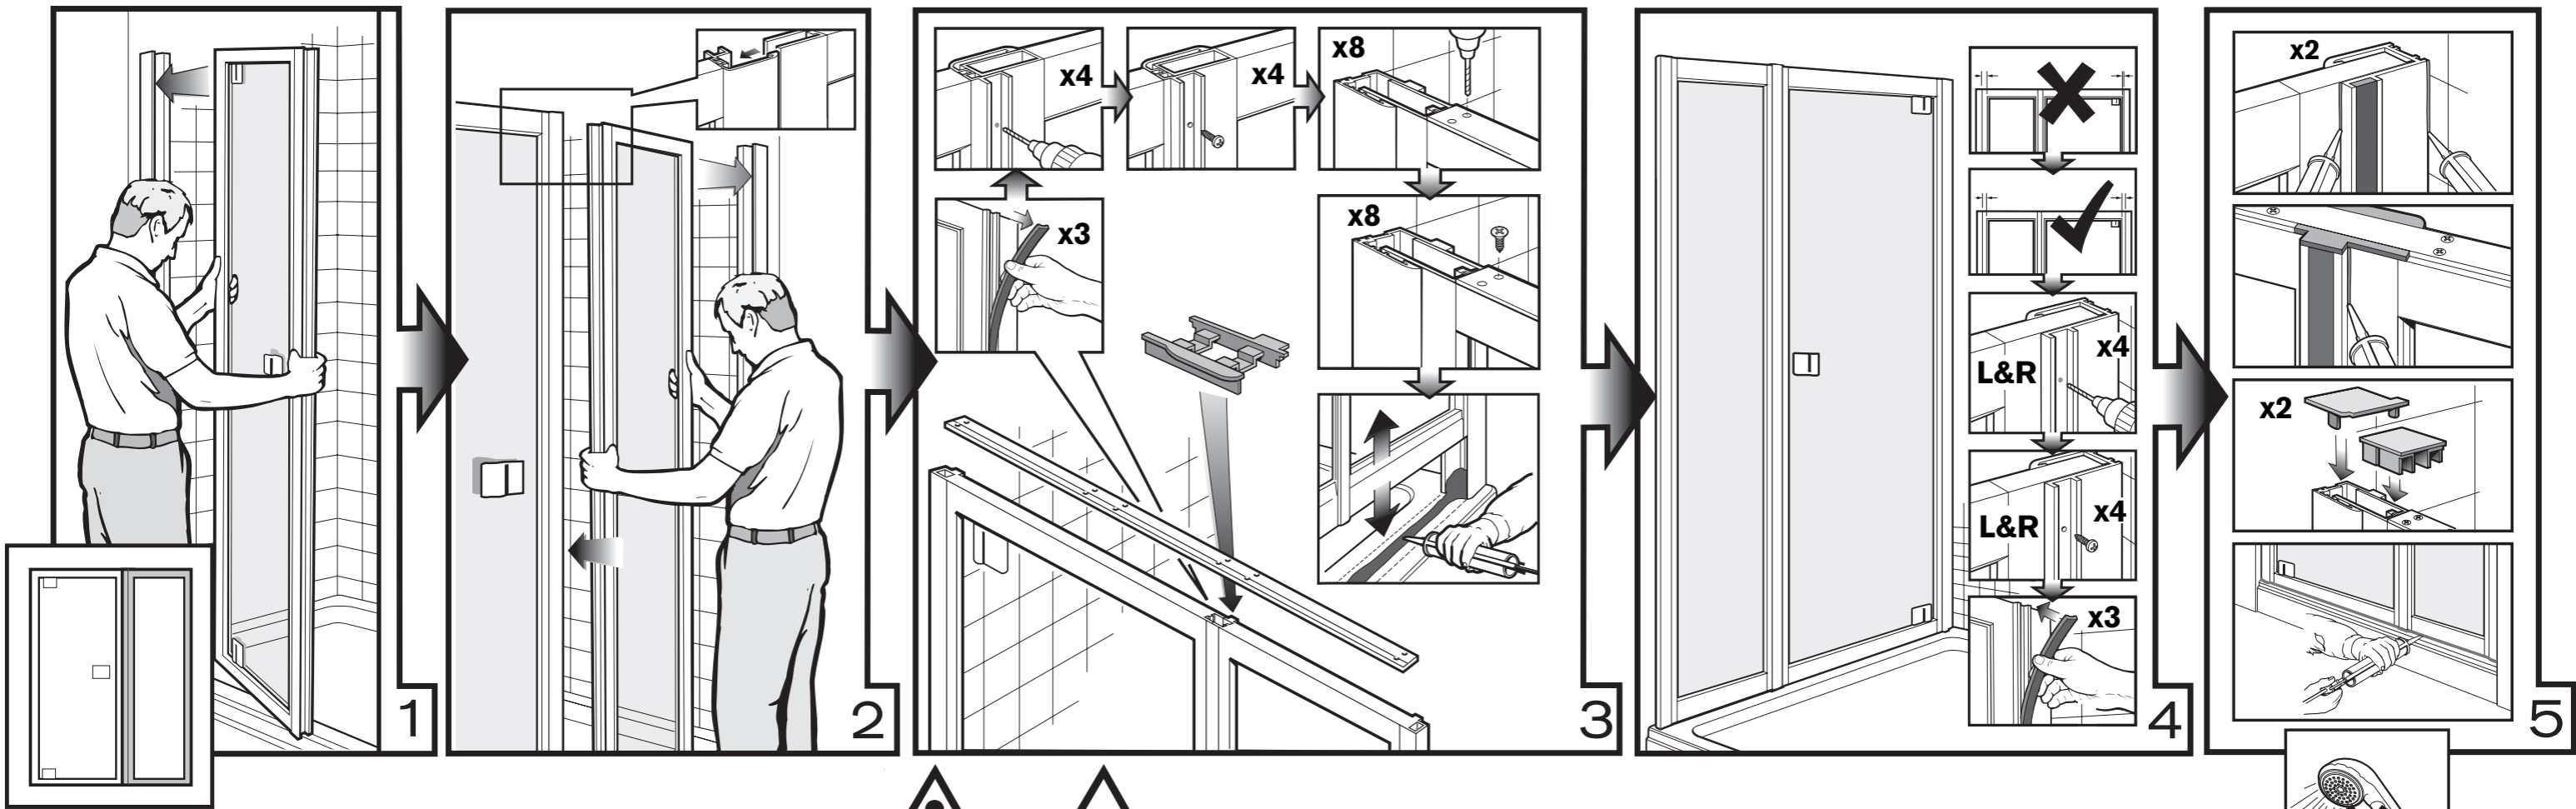

These items can be found in the door parts pack

x12
x8
x8
3mm
8mm

RECOMMENDED SAFETY PRECAUTIONS

Protective footwear when lifting panels

Safety glasses when drilling

Cyan in-line panel (621)

Made in the UK by:
Kohler Daryl Limited
 Alfred Road, Wallasey, Wirral, CH44 7HY England
 Tel 44 (0)151 606 5000 Fax 44 (0)151 638 0303
 www.daryl-showers.co.uk
 E-mail Daryl@daryl-showers.co.uk

44 (0)151 606 5000

NOTE: BOTH WALL CHANNELS MUST BE INSTALLED BEFORE FITTING INLINE PANELS.

24 hrs